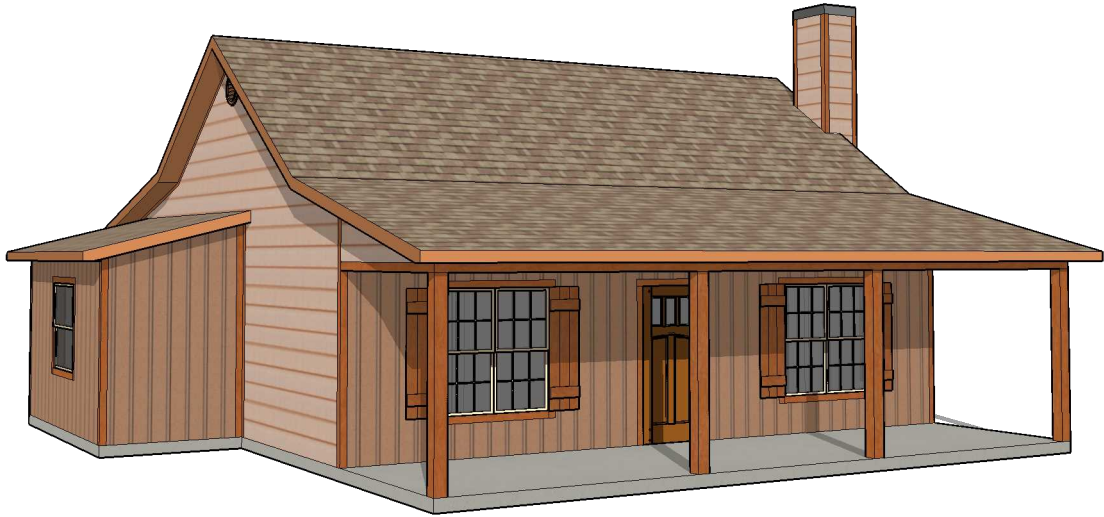

JASPER

1092 SF Cabin - 2 Bedrooms - 1 Bathroom
Open Floor Plan - Fireplace - Large Porches

Front View

Back View

TOTAL LIVING AREA:	1092 SF
FRONT PORCH:	243 SF
BACK PORCH:	106 SF
TOTAL UNDER ROOF:	1441 SF

amberdilanehomes.com
903-887-4228