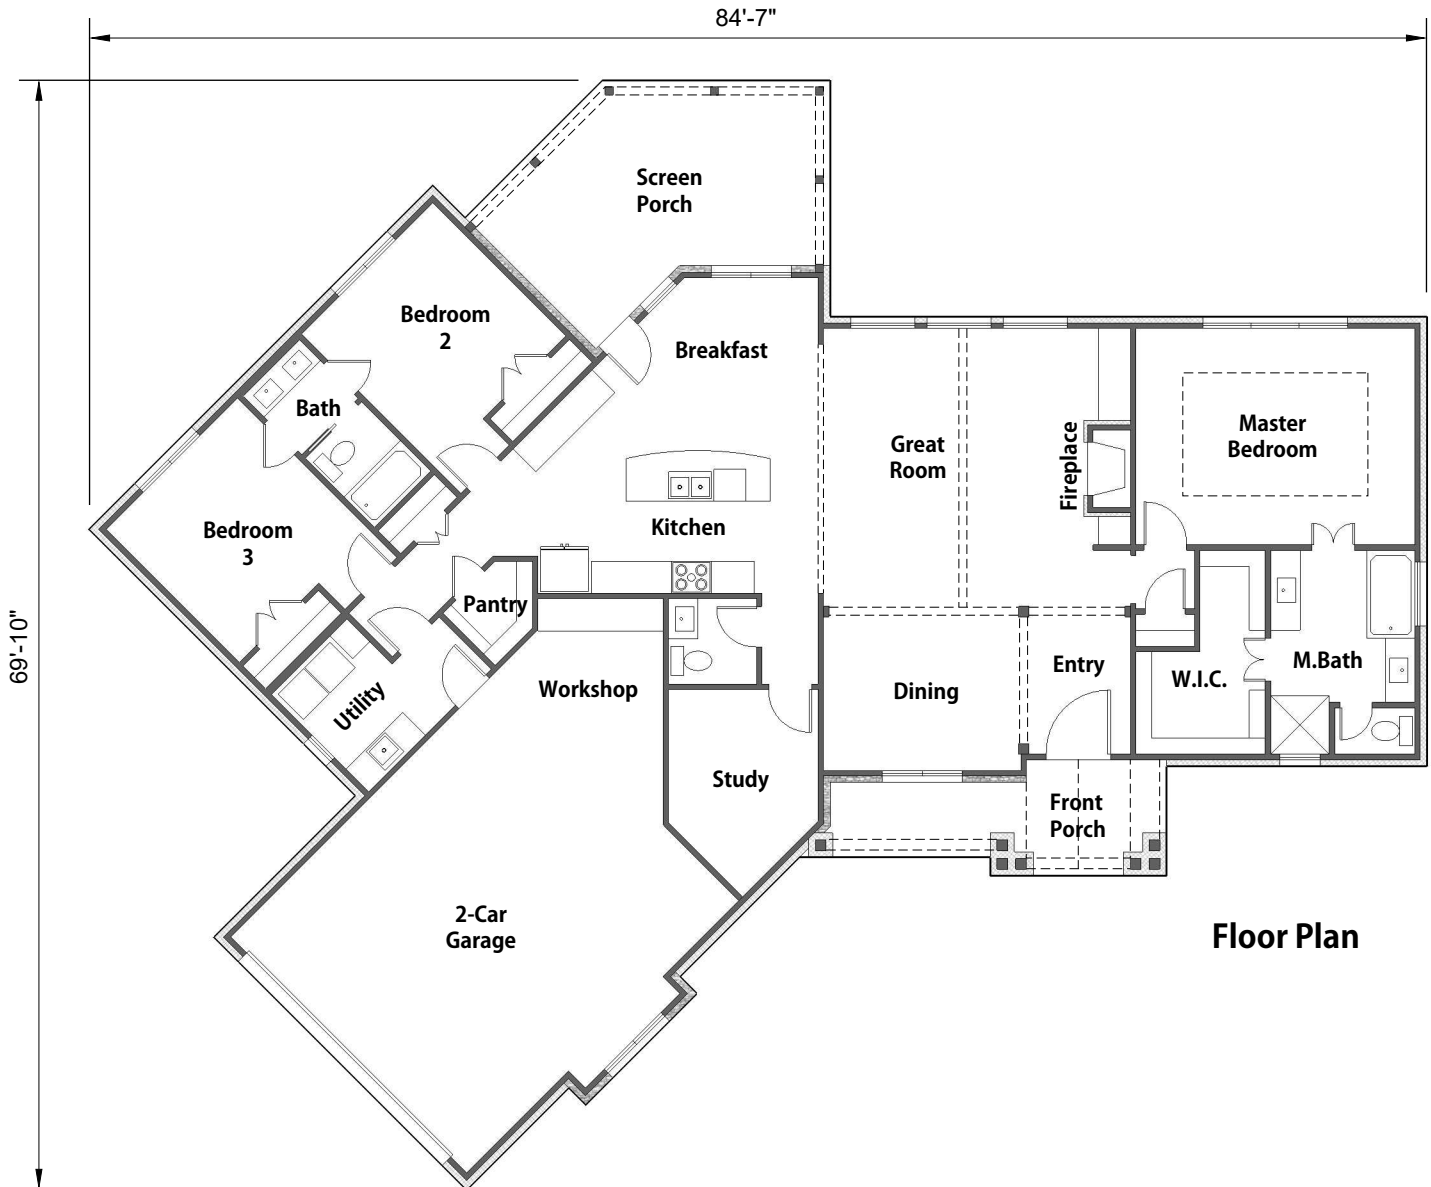

# OTFORD

2127 SF Home - 3 Bedrooms - 2.5 Bathrooms - Study - 2 Car Garage  
Vaulted Great Room - Open Floor Plan - Large Front Porch - Screen Porch

<b>TOTAL LIVING AREA:</b>	<b>2127 SF</b>
<b>FRONT PORCH:</b>	<b>133 SF</b>
<b>SCREEN PORCH:</b>	<b>262 SF</b>
<b>GARAGE:</b>	<b>618 SF</b>
<b>TOTAL UNDER ROOF:</b>	<b>3140 SF</b>