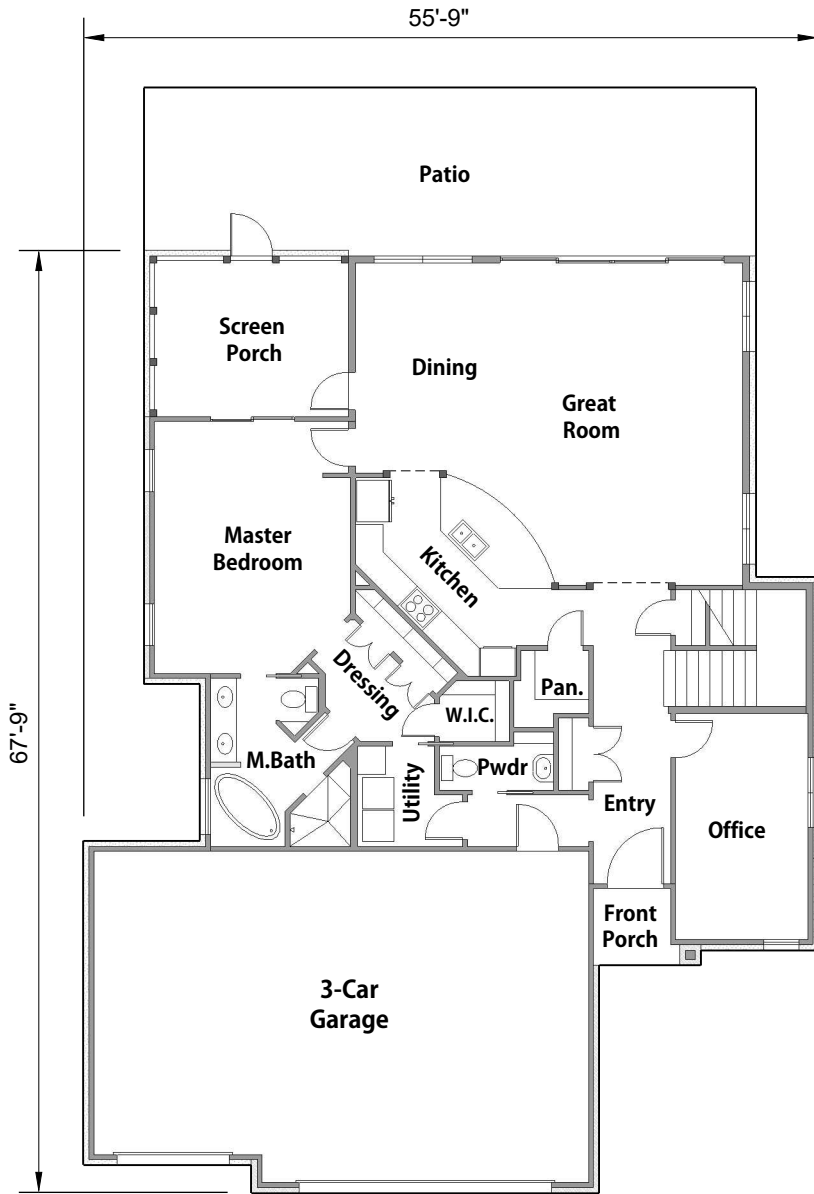

SALTWOOD

2621 SF Home - 3 Bedrooms - 2.5 Bathrooms - 3 Car Garage
Loft - Office - Vaulted Great Room - Screen Porch

First Floor

Second Floor

FIRST FLOOR:	1794 SF
SECOND FLOOR:	827 SF
TOTAL LIVING AREA:	2621 SF
FRONT PORCH:	33 SF
SCREEN PORCH:	163 SF
BALCONY:	59 SF
GARAGE:	860 SF
TOTAL UNDER ROOF:	3789 SF