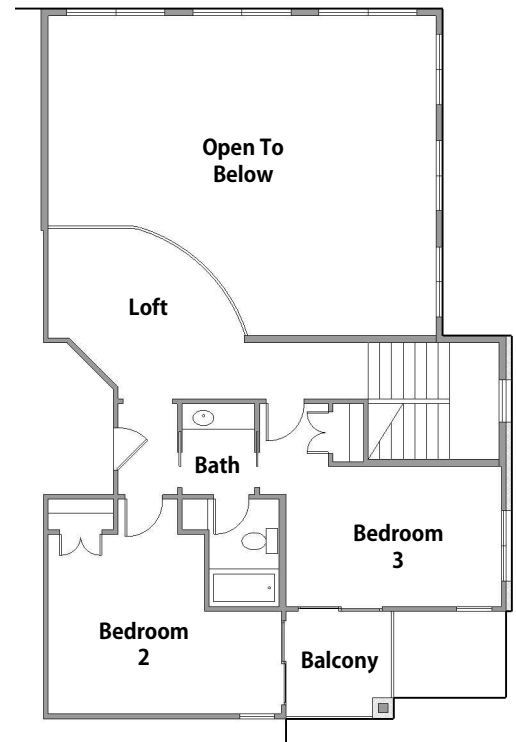

SALTWOOD

2621 SF Home - 3 Bedrooms - 2.5 Bathrooms - 3 Car Garage
Loft - Office - Vaulted Great Room - Screen Porch

First Floor

Second Floor

FIRST FLOOR:	1794 SF
SECOND FLOOR:	827 SF
TOTAL LIVING AREA:	2621 SF
FRONT PORCH:	33 SF
SCREEN PORCH:	163 SF
BALCONY:	59 SF
GARAGE:	860 SF
TOTAL UNDER ROOF:	3789 SF