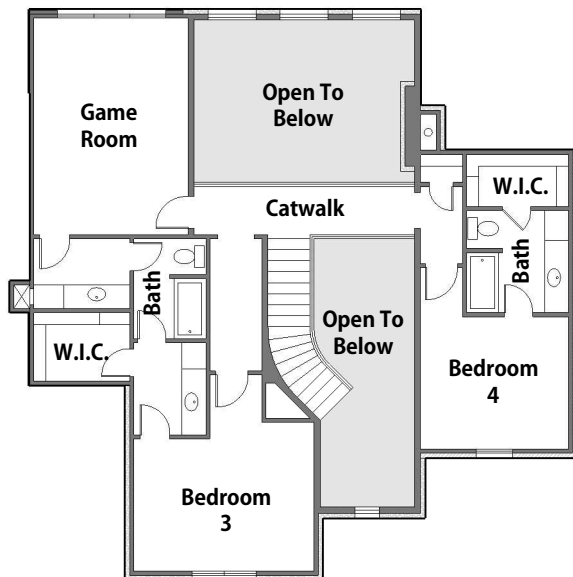

VENLAW

3995 SF Home - 4 Bedrooms - 4.5 Bathrooms - 3 Car Garage
 Game Room - Office - Vaulted Great Room - Large Back Porch

FIRST FLOOR:	2813 SF
SECOND FLOOR:	1182 SF
TOTAL LIVING AREA:	3995 SF
PORCHES:	465 SF
GARAGE:	751 SF
TOTAL UNDER ROOF:	5211 SF