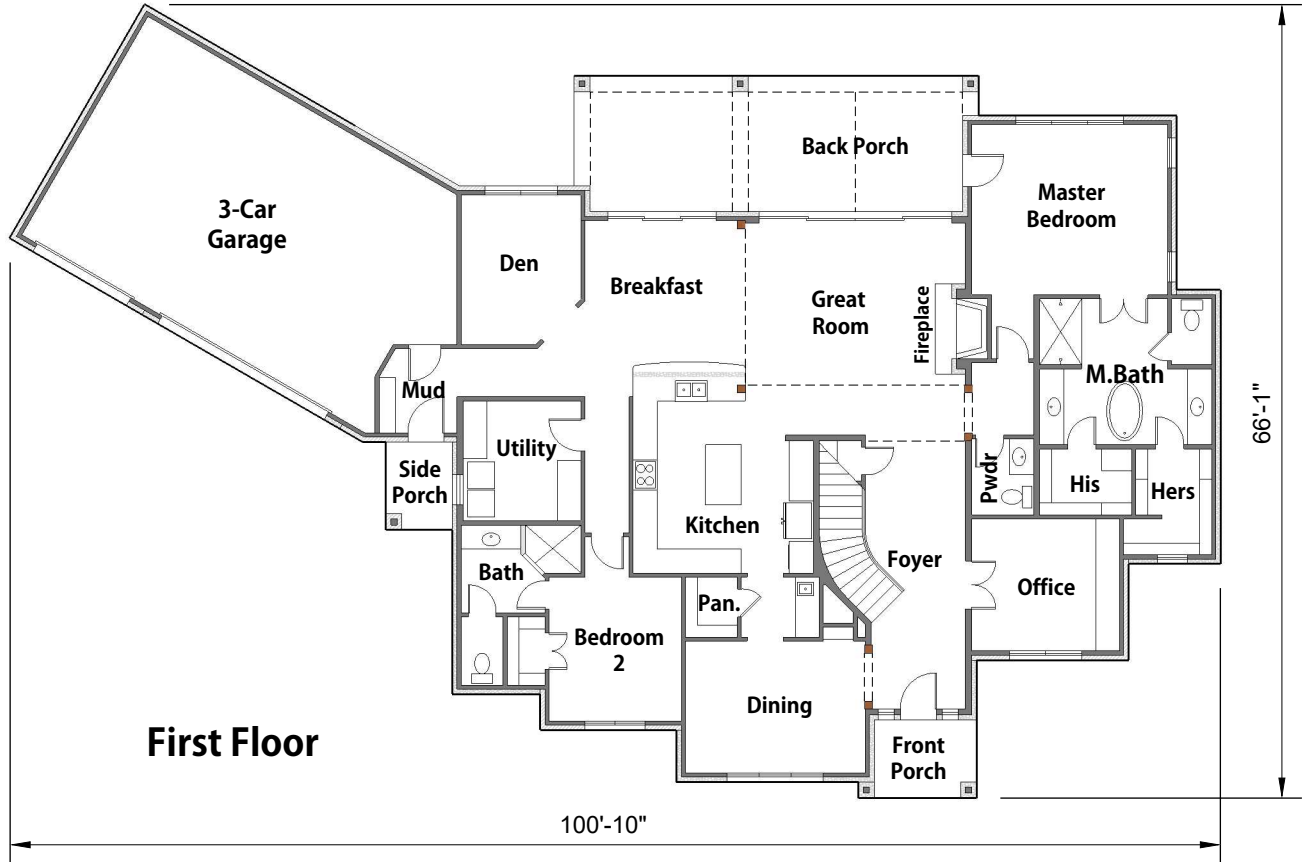

VENLAW

3995 SF Home - 4 Bedrooms - 4.5 Bathrooms - 3 Car Garage
 Game Room - Office - Vaulted Great Room - Large Back Porch

FIRST FLOOR:	2813 SF
SECOND FLOOR:	1182 SF
TOTAL LIVING AREA:	3995 SF
PORCHES:	465 SF
GARAGE:	751 SF
TOTAL UNDER ROOF:	5211 SF