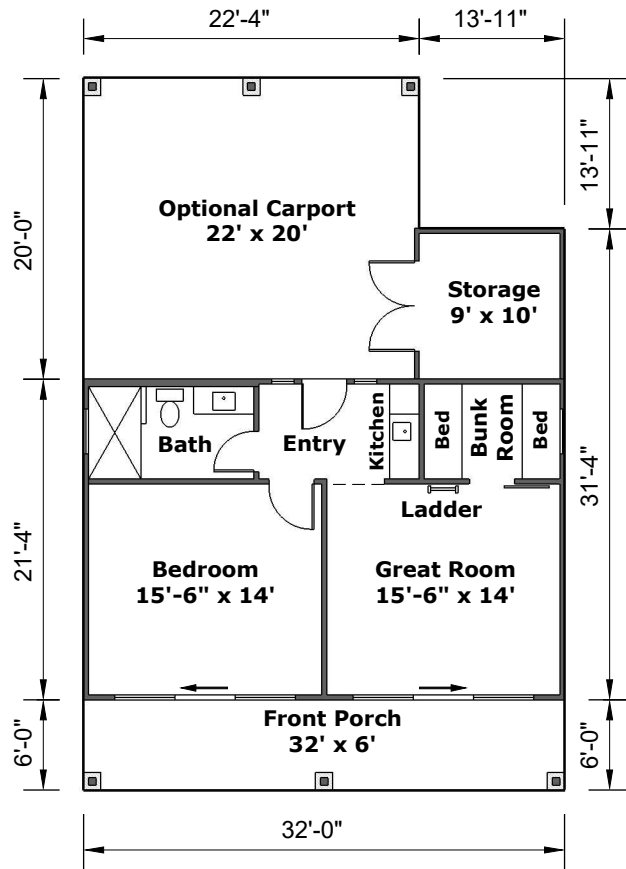

Loft Level

Main Level

amberdilanehomes.com
903-887-4228

Martindale

761 SF Cabin - 1 Bedroom - 1 Bathroom - Kitchenette
Bunk Room - Vaulted Great Room - Loft w/ Storage
Large Front Porch