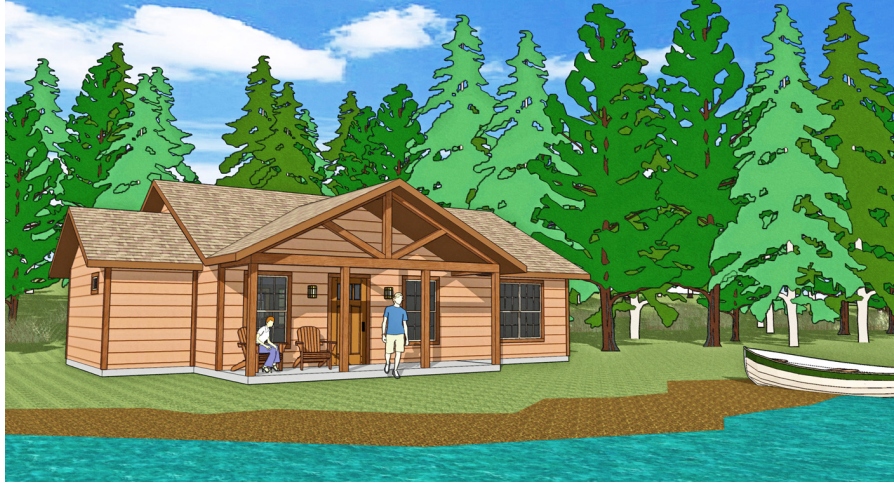

Weekender's Escape

1000 SF Cabin - 2 Bedrooms - 1 1/2 Bathrooms
 Open Floorplan - Vaulted Living Room - Large Front Porch

amberdilanehomes.com
 903-887-4228

TOTAL LIVING AREA:	1000 SF
FRONT PORCH:	120 SF
TOTAL UNDER ROOF:	1120 SF