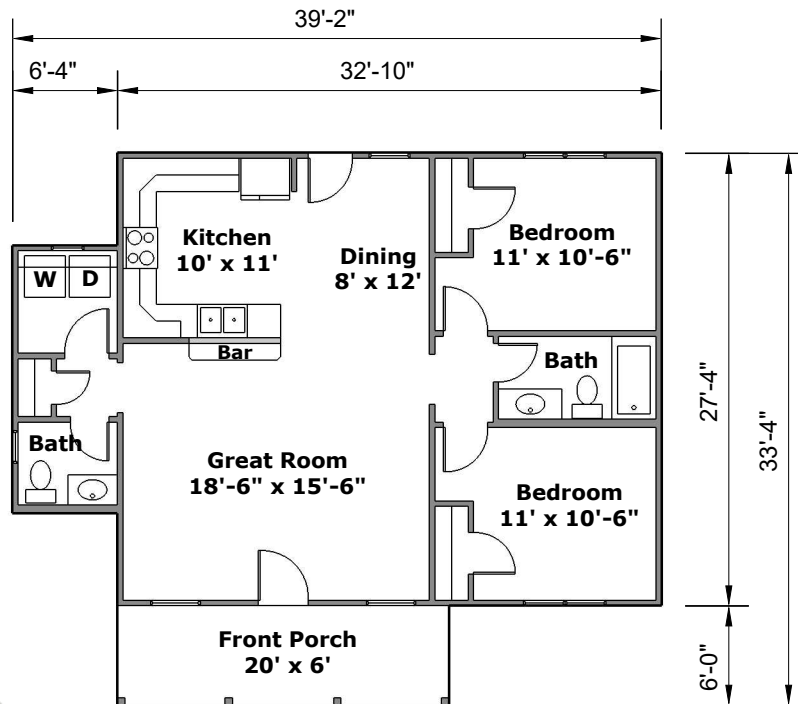

Weekender's Escape

1000 SF Cabin - 2 Bedrooms - 1 1/2 Bathrooms
 Open Floorplan - Vaulted Living Room - Large Front Porch

amberdilanehomes.com
 903-887-4228

TOTAL LIVING AREA:	1000 SF
FRONT PORCH:	120 SF
TOTAL UNDER ROOF:	1120 SF