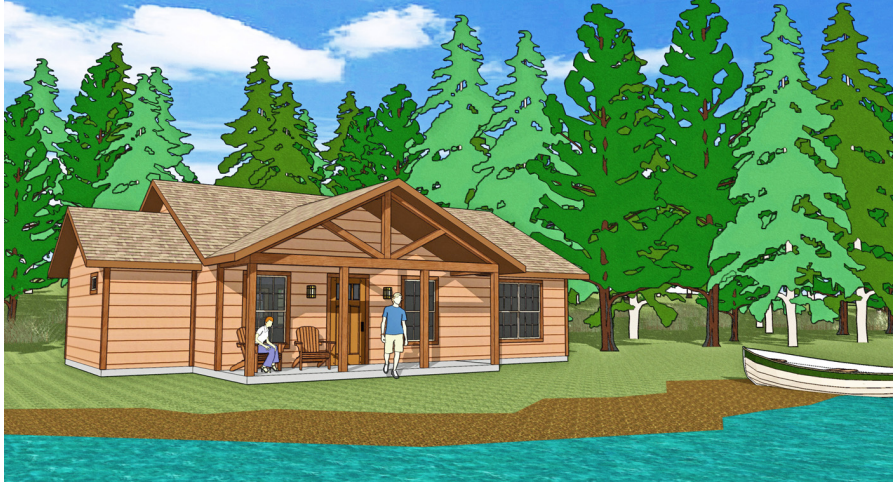

The Weekender's Lake Escape

1000 SF Cabin - 2 Bedrooms - 1 1/2 Bathrooms
 Open Floorplan - Vaulted Living Room - Large Front Porch

TOTAL LIVING AREA:	1000 SF
FRONT PORCH:	120 SF
TOTAL UNDER ROOF:	1120 SF