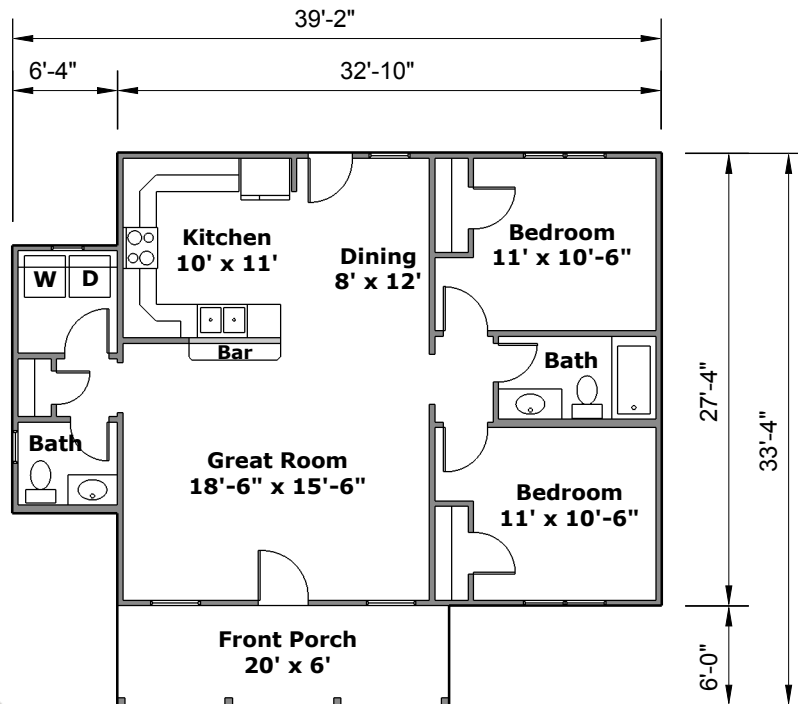

The Weekender's Lake Escape

1000 SF Cabin - 2 Bedrooms - 1 1/2 Bathrooms
 Open Floorplan - Vaulted Living Room - Large Front Porch

TOTAL LIVING AREA:	1000 SF
FRONT PORCH:	120 SF
TOTAL UNDER ROOF:	1120 SF