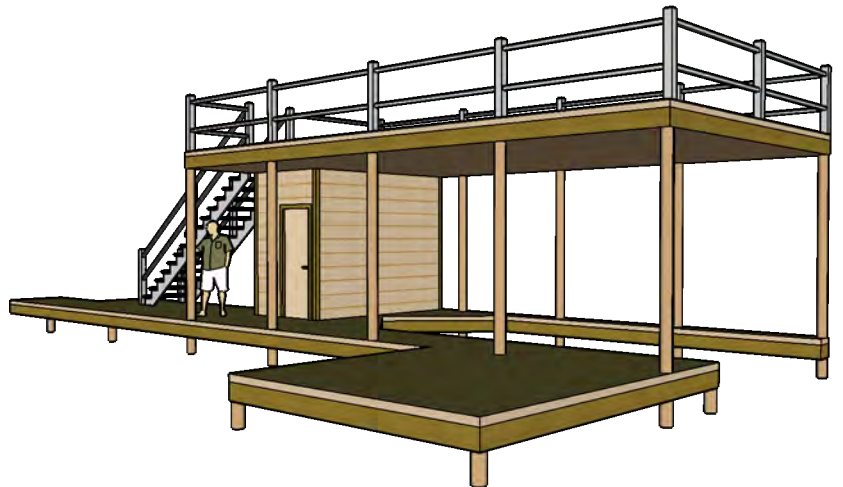

903-887-4228

The Stork

640 SF Boathouse - 16' x 32' Upper Deck
 Boat Slip w/ Lift - Storage Closet - 10'-8" x 12' Sun Deck

903-887-4228

The Stork

640 SF Boathouse - 16' x 32' Upper Deck
 Boat Slip w/ Lift - Storage Closet - 10'-8" x 12' Sun Deck