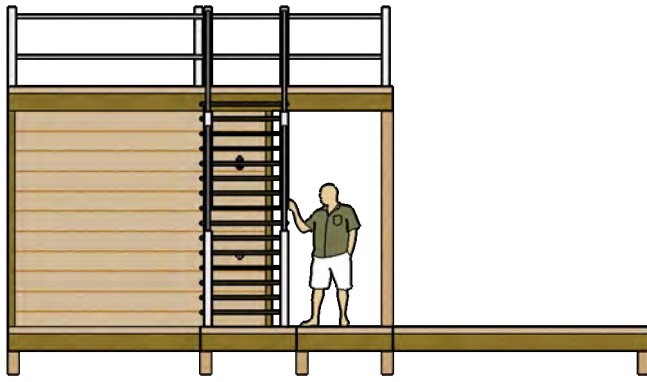

903-887-4228

The Stork

640 SF Boathouse - 16' x 32' Upper Deck
 Boat Slip w/ Lift - Storage Closet - 10'-8" x 12' Sun Deck

903-887-4228

The Stork

640 SF Boathouse - 16' x 32' Upper Deck
 Boat Slip w/ Lift - Storage Closet - 10'-8" x 12' Sun Deck