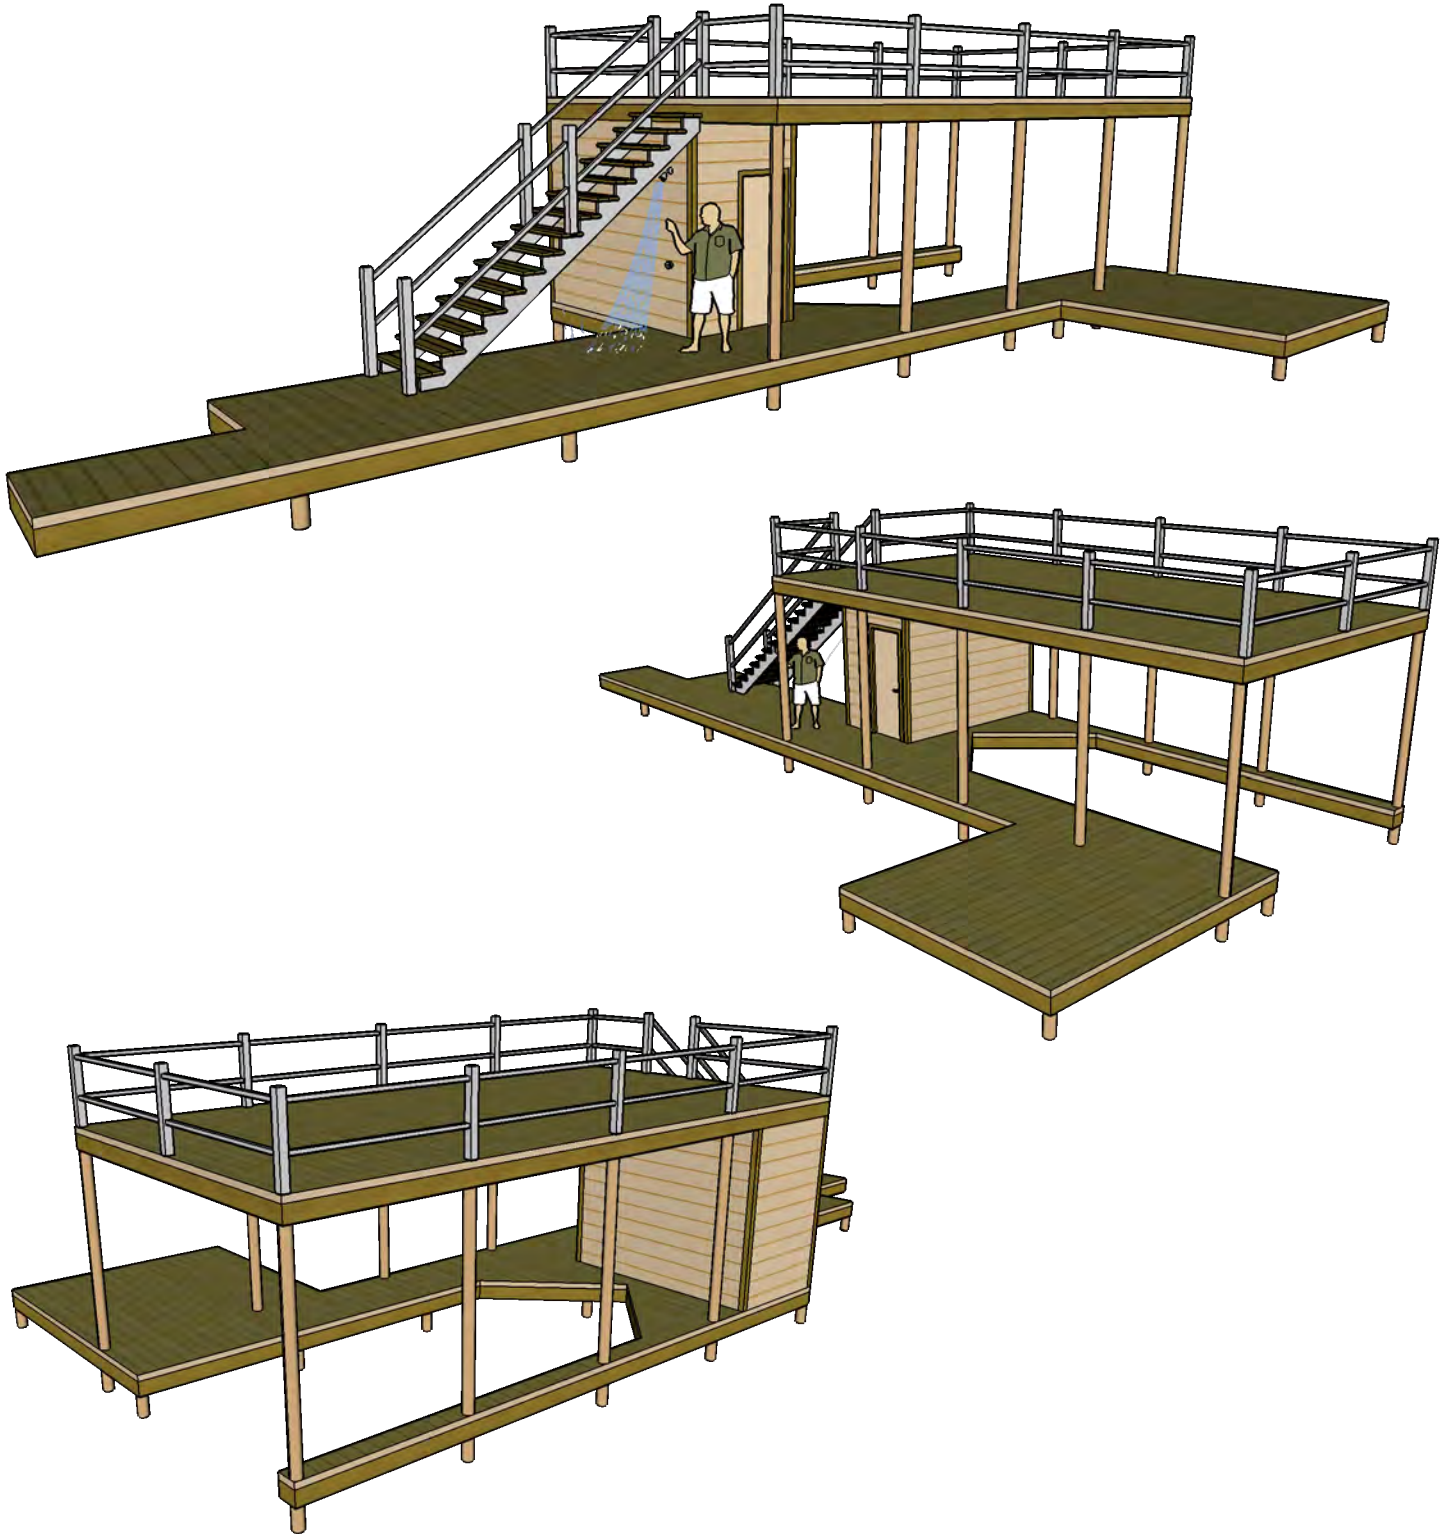

903-887-4228

The Stork

640 SF Boathouse - 16' x 32' Upper Deck
 Boat Slip w/ Lift - Storage Closet - 10'-8" x 12' Sun Deck

903-887-4228

The Stork

640 SF Boathouse - 16' x 32' Upper Deck
 Boat Slip w/ Lift - Storage Closet - 10'-8" x 12' Sun Deck