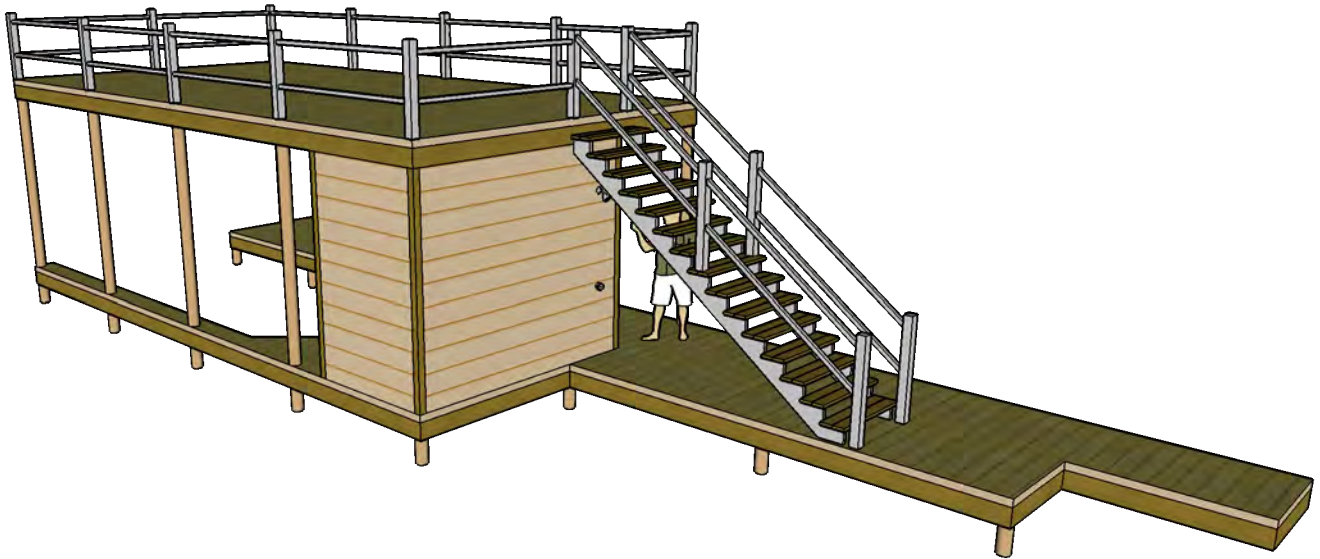

903-887-4228

The Stork

640 SF Boathouse - 16' x 32' Upper Deck
 Boat Slip w/ Lift - Storage Closet - 10'-8" x 12' Sun Deck

903-887-4228

The Stork

640 SF Boathouse - 16' x 32' Upper Deck
 Boat Slip w/ Lift - Storage Closet - 10'-8" x 12' Sun Deck