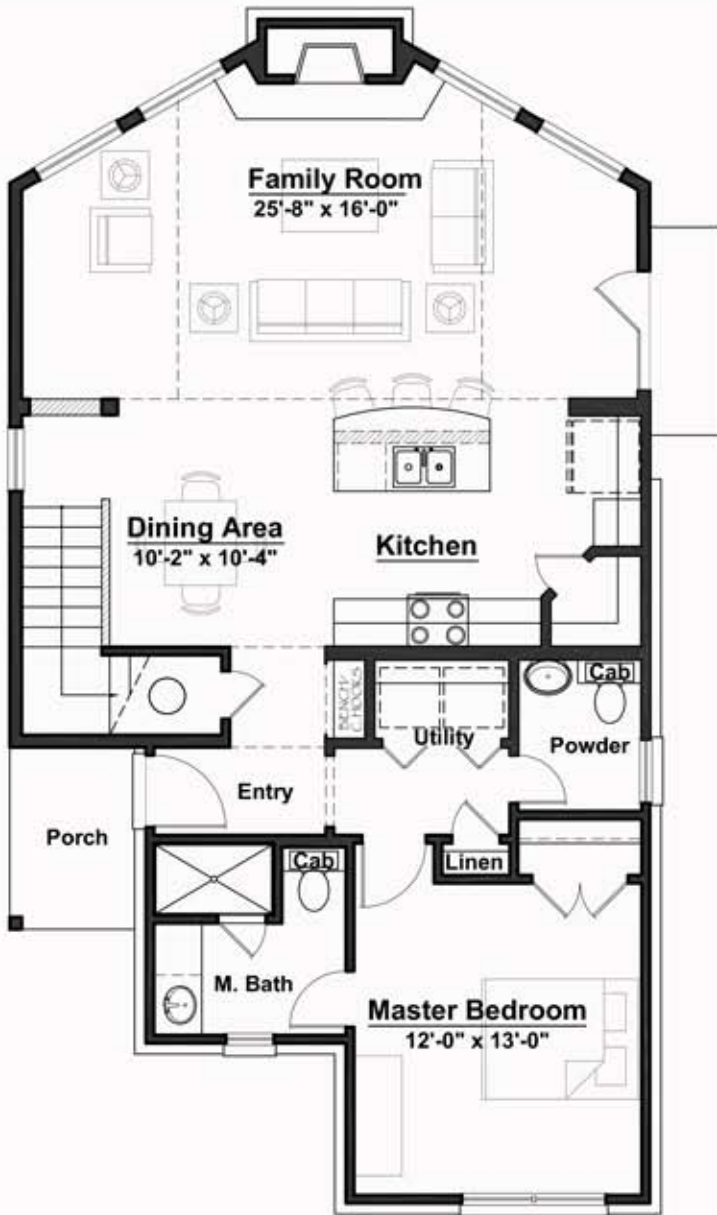

THE BEAR HUT

FIRST FLOOR PLAN

SECOND FLOOR PLAN

TOTAL LIVING AREA: 1624 SQ. FT.

WEBSITE: ADHCUSTOMHOMES.COM
PHONE: (903) 887-4228