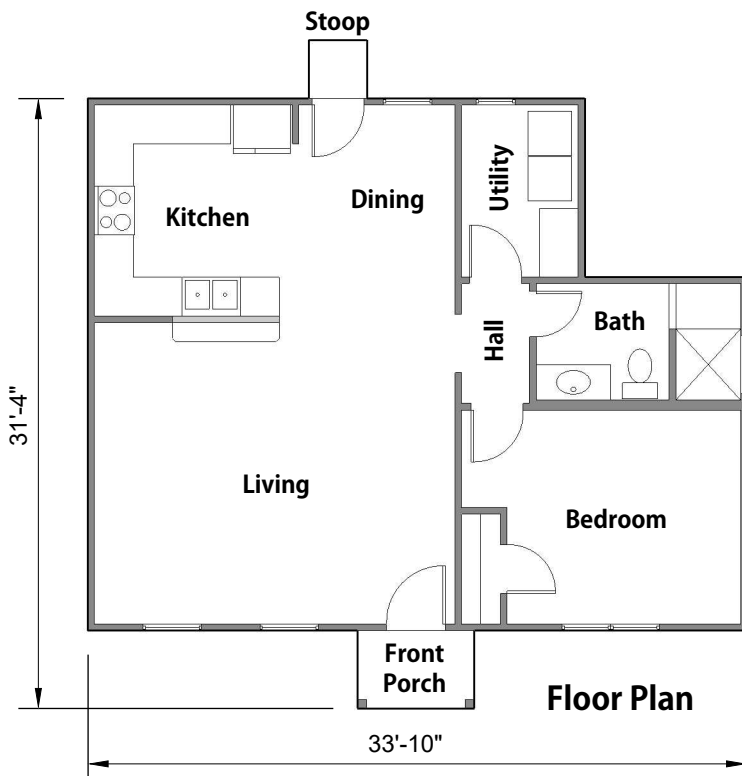

BERYL

848 SF Cabin - 1 Bedroom - 1 Bathroom - Utility Room

Front View

Back View

TOTAL LIVING AREA:	848 SF
FRONT PORCH:	24 SF
TOTAL UNDER ROOF:	872 SF

amberdilanehomes.com

903-887-4228