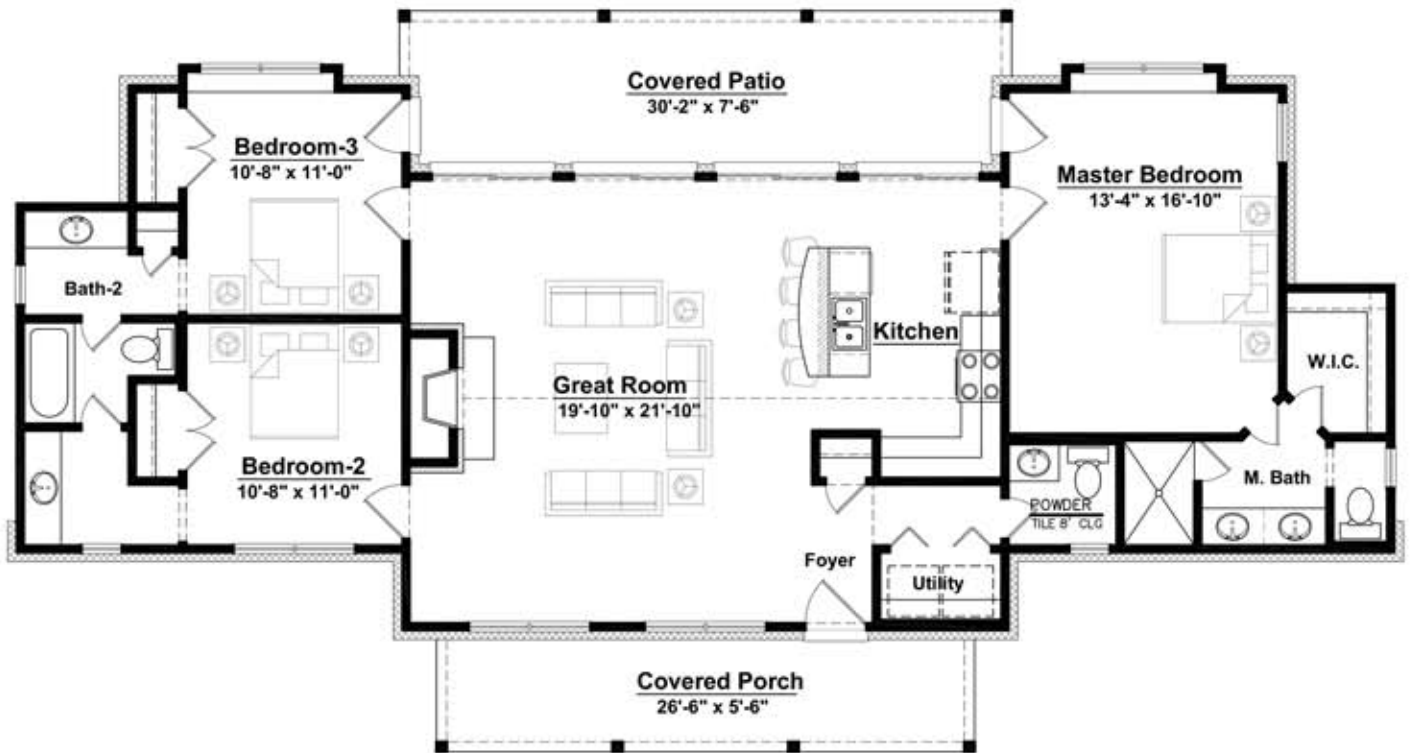

THE BOWIE

FLOOR PLAN

TOTAL LIVING AREA: 1464 SQ. FT.