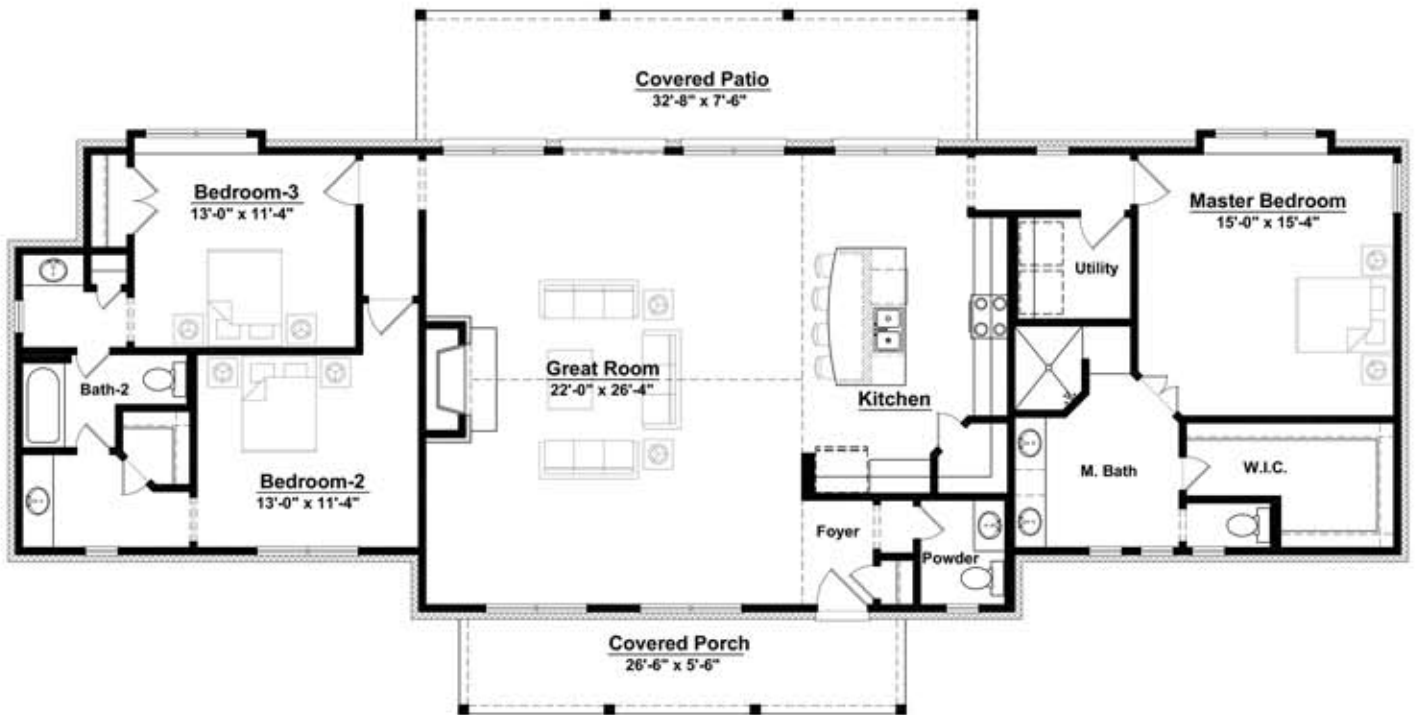

THE BOWIE II

FLOOR PLAN

TOTAL LIVING AREA: 2001 SQ. FT.