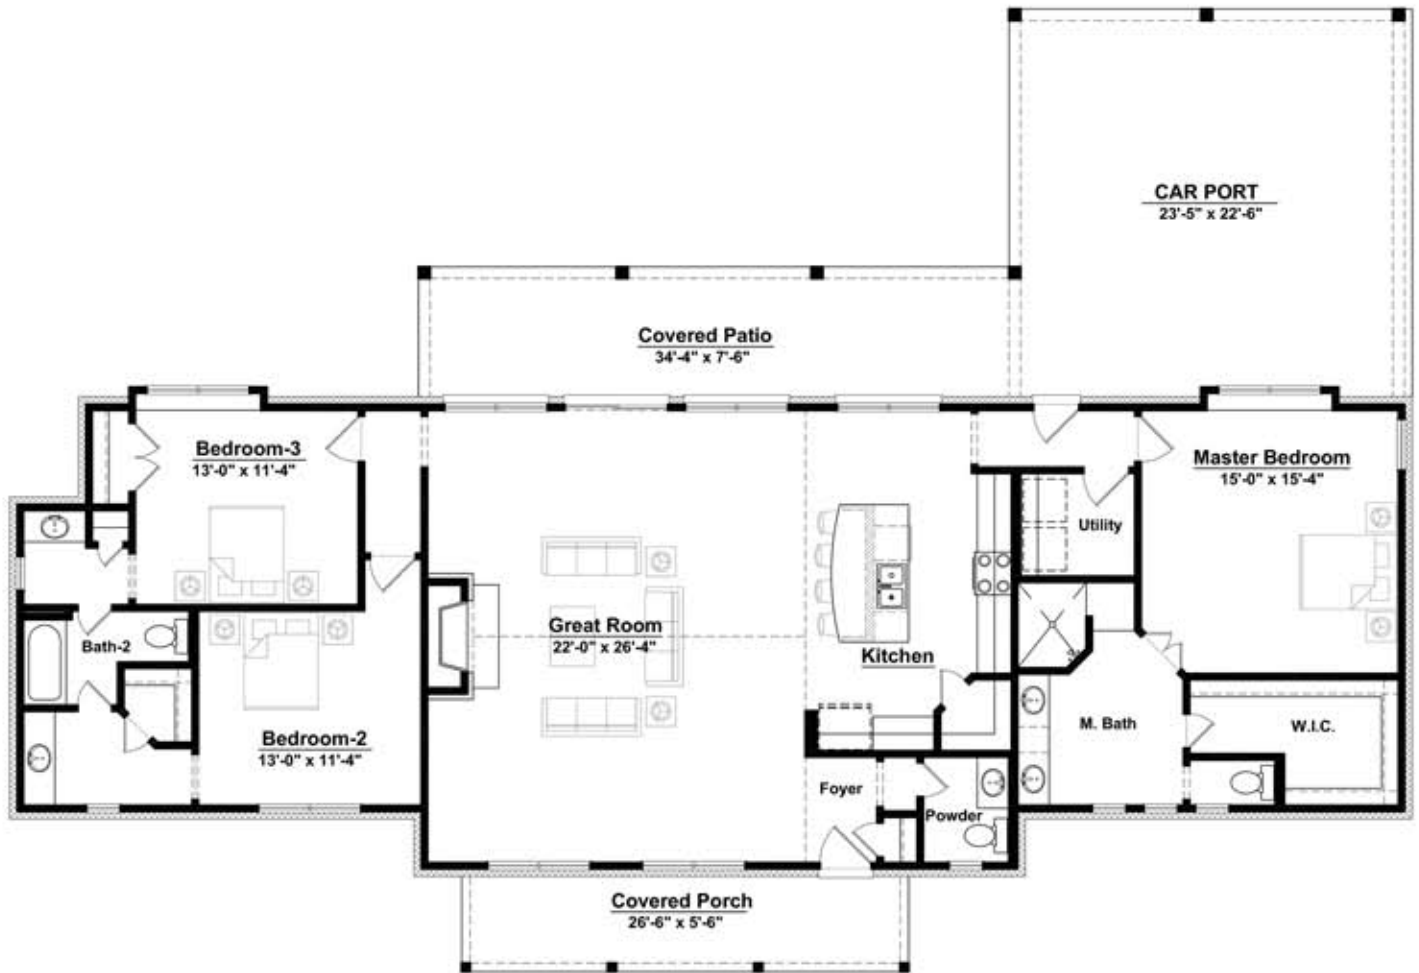

# THE BOWIE III

FLOOR PLAN

TOTAL LIVING AREA: 2001 SQ. FT.