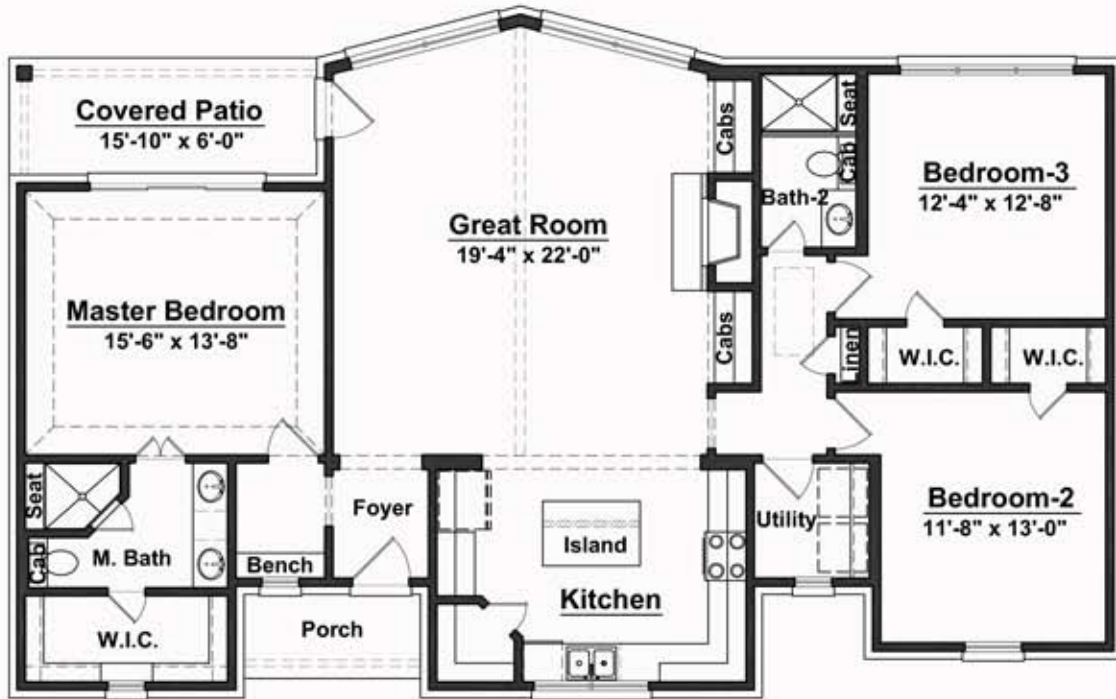

THE CROCKETT

FLOOR PLAN

TOTAL LIVING AREA: 1714 SQ. FT.

WEBSITE: ADHCUSTOMHOMES.COM
PHONE: (903) 887-4228