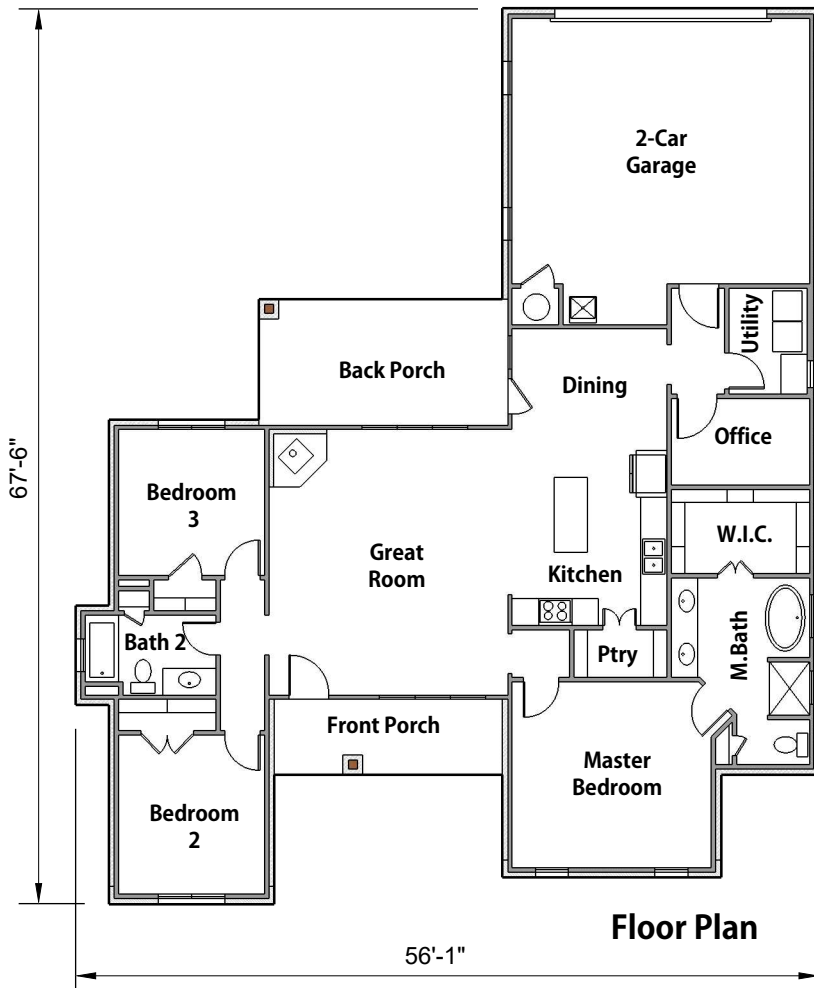

NORHAM

1747 SF Home - 3 Bedrooms - 2 Bathrooms
Office - Open Floor Plan - Large Back Porch

Front Elevation

Floor Plan

TOTAL LIVING AREA:	1747 SF
PORCHES:	280 SF
GARAGE:	506 SF
TOTAL UNDER ROOF:	2609 SF

amberdilanehomes.com
903-887-4228