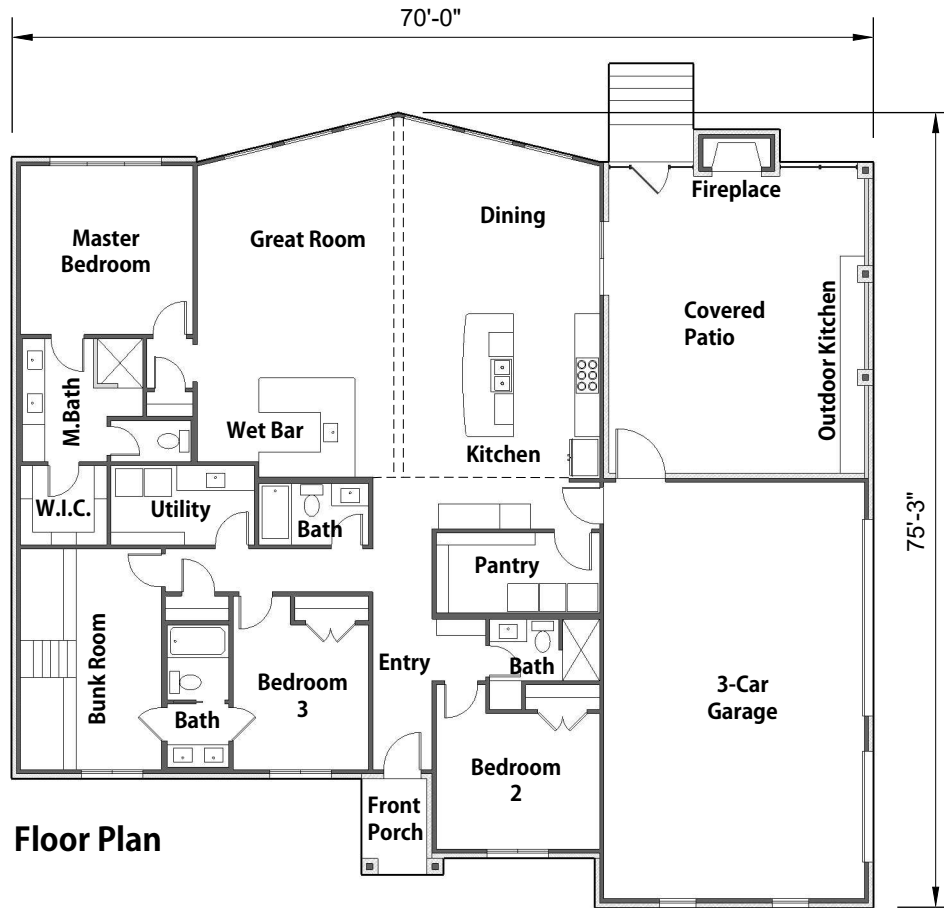

# QUARRY

2573 SF Home - 3 Bedrooms - 4 Bathrooms - Bunk Room - 3 Car Garage  
 Vaulted Great Room - Open Floor Plan - Large Covered Patio - Outdoor Kitchen

**Front View**

<b>TOTAL LIVING AREA:</b>	<b>2573 SF</b>
<b>FRONT PORCH:</b>	<b>43 SF</b>
<b>COVERED PATIO:</b>	<b>581 SF</b>
<b>GARAGE:</b>	<b>768 SF</b>
<b>TOTAL UNDER ROOF:</b>	<b>3965 SF</b>