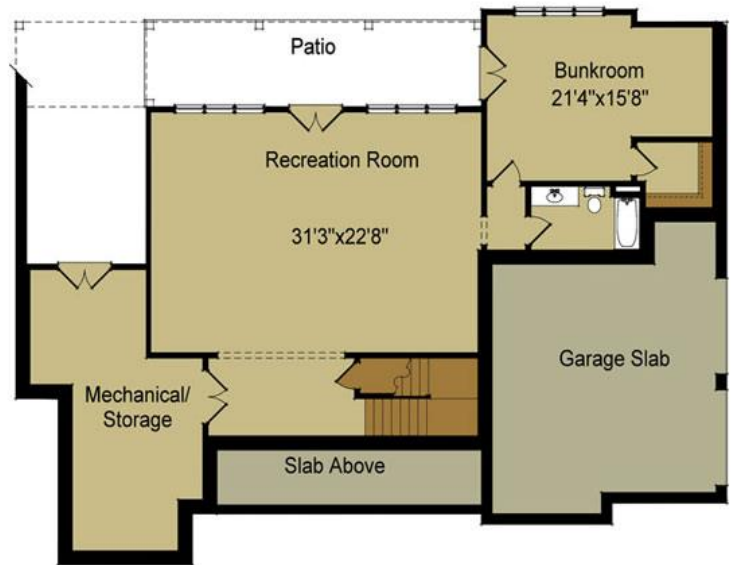

Serenbe Farmhouse

1897 SF Home - 3 Bedrooms - 2 Bathrooms - Screened Porch
Open Floor Plan - Large Back Porch

MAIN LEVEL FLOORPLAN

TOTAL LIVING AREA: 1897 SF

Optional Lower Level

amberdilanehomes.com

903-887-4228