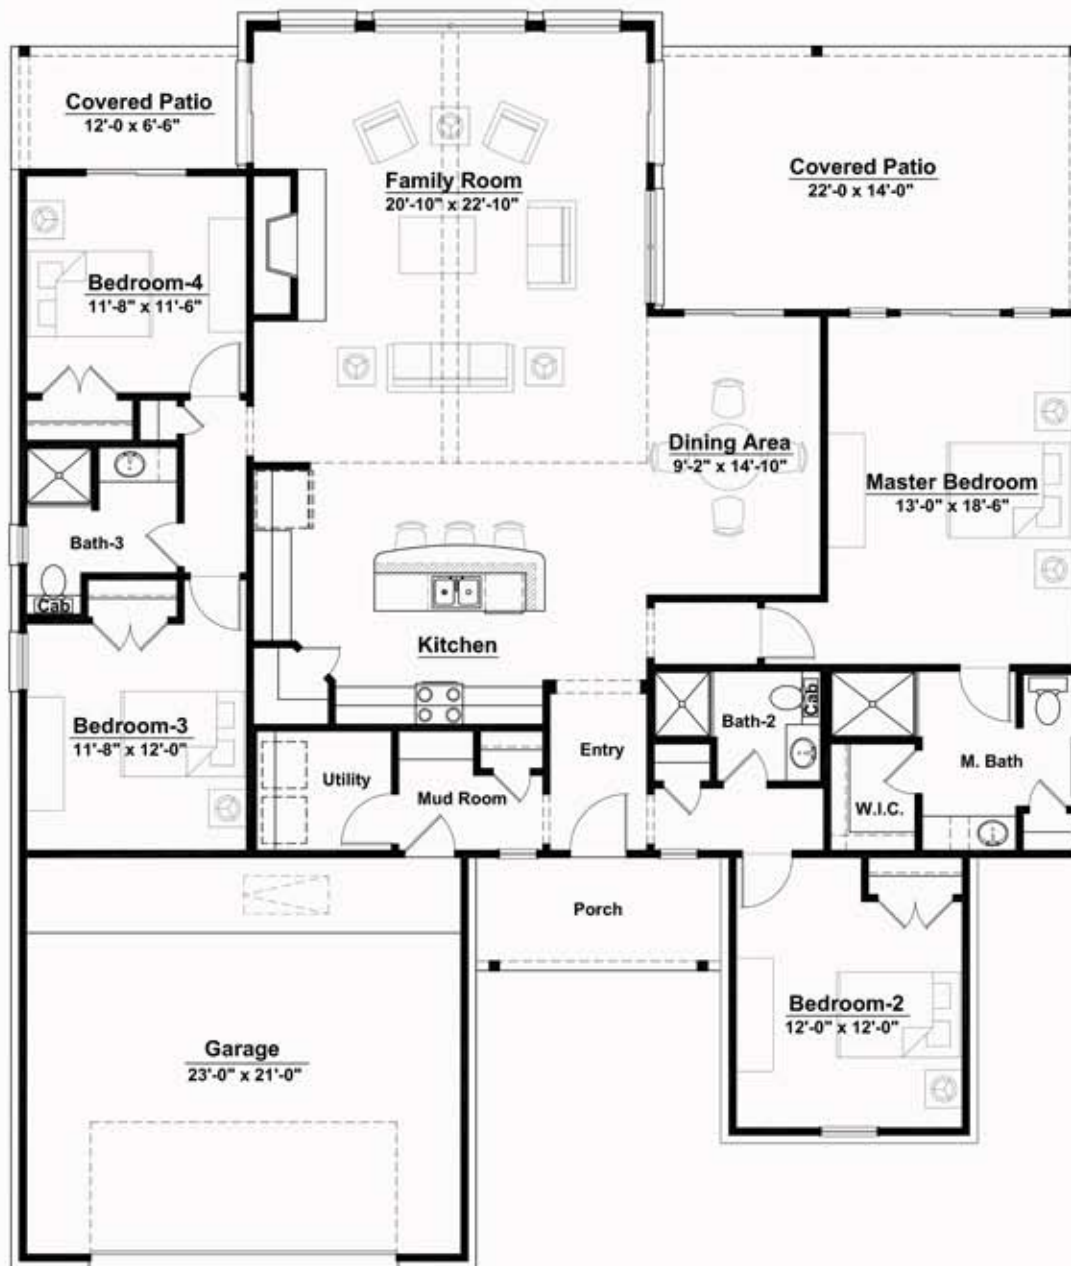

THE NORSEMAN

FLOOR PLAN

TOTAL LIVING AREA: 2279 SQ. FT.

WEBSITE: ADHCUSTOMHOMES.COM
PHONE: (903) 887-4228