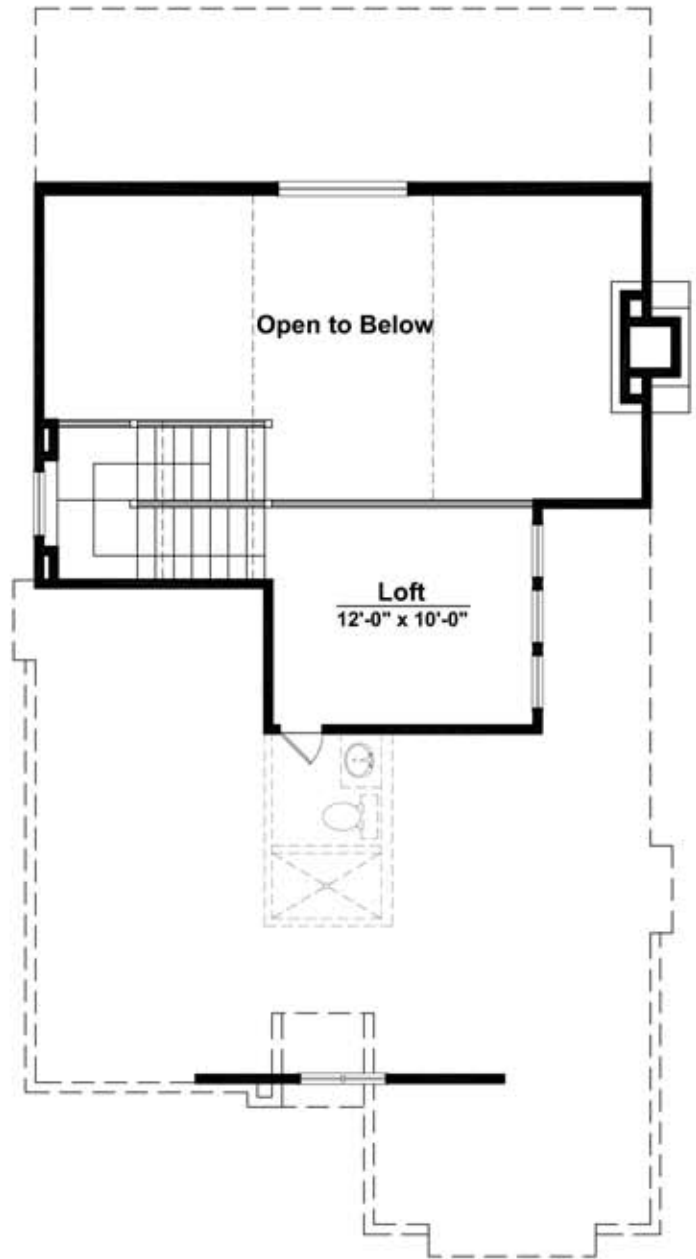

# THE WOLF DEN

FIRST FLOOR PLAN

SECOND FLOOR PLAN

TOTAL LIVING AREA: 1630 SQ. FT.

WEBSITE: [ADHCUSTOMHOMES.COM](http://ADHCUSTOMHOMES.COM)  
PHONE: (903) 887-4228