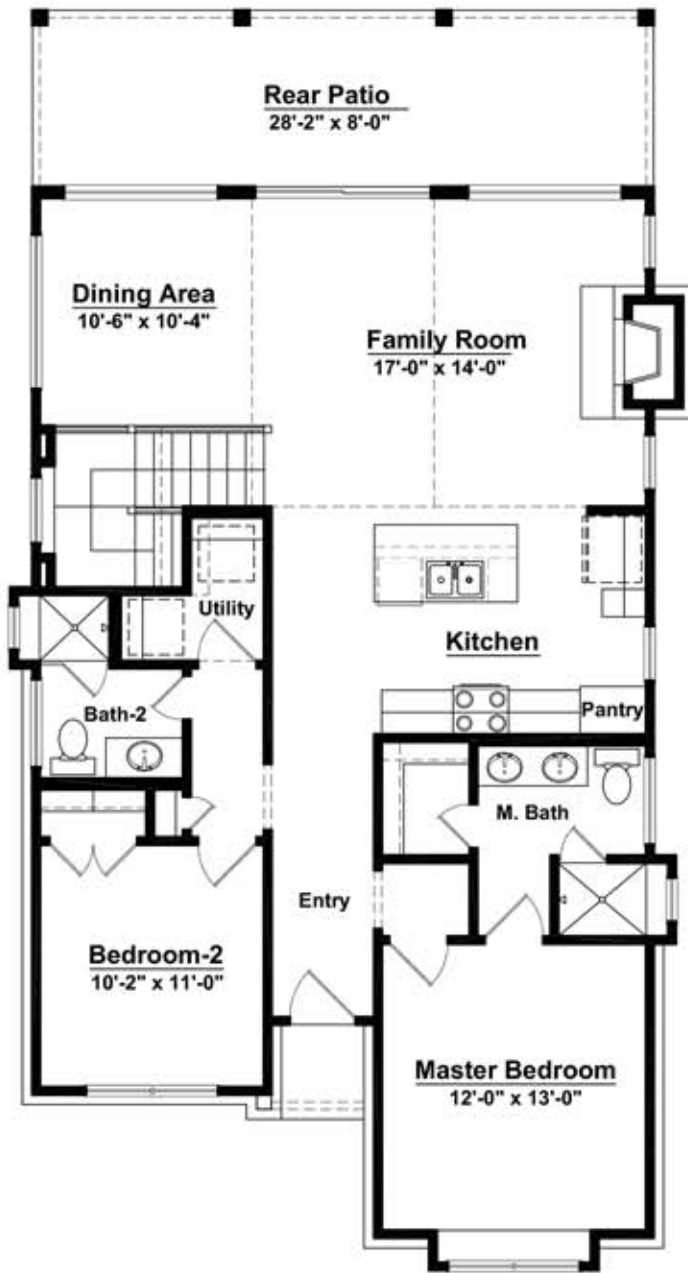

# THE WOLF DEN

FIRST FLOOR PLAN

SECOND FLOOR PLAN

TOTAL LIVING AREA: 1630 SQ. FT.

WEBSITE: [ADHCUSTOMHOMES.COM](http://ADHCUSTOMHOMES.COM)  
PHONE: (903) 887-4228