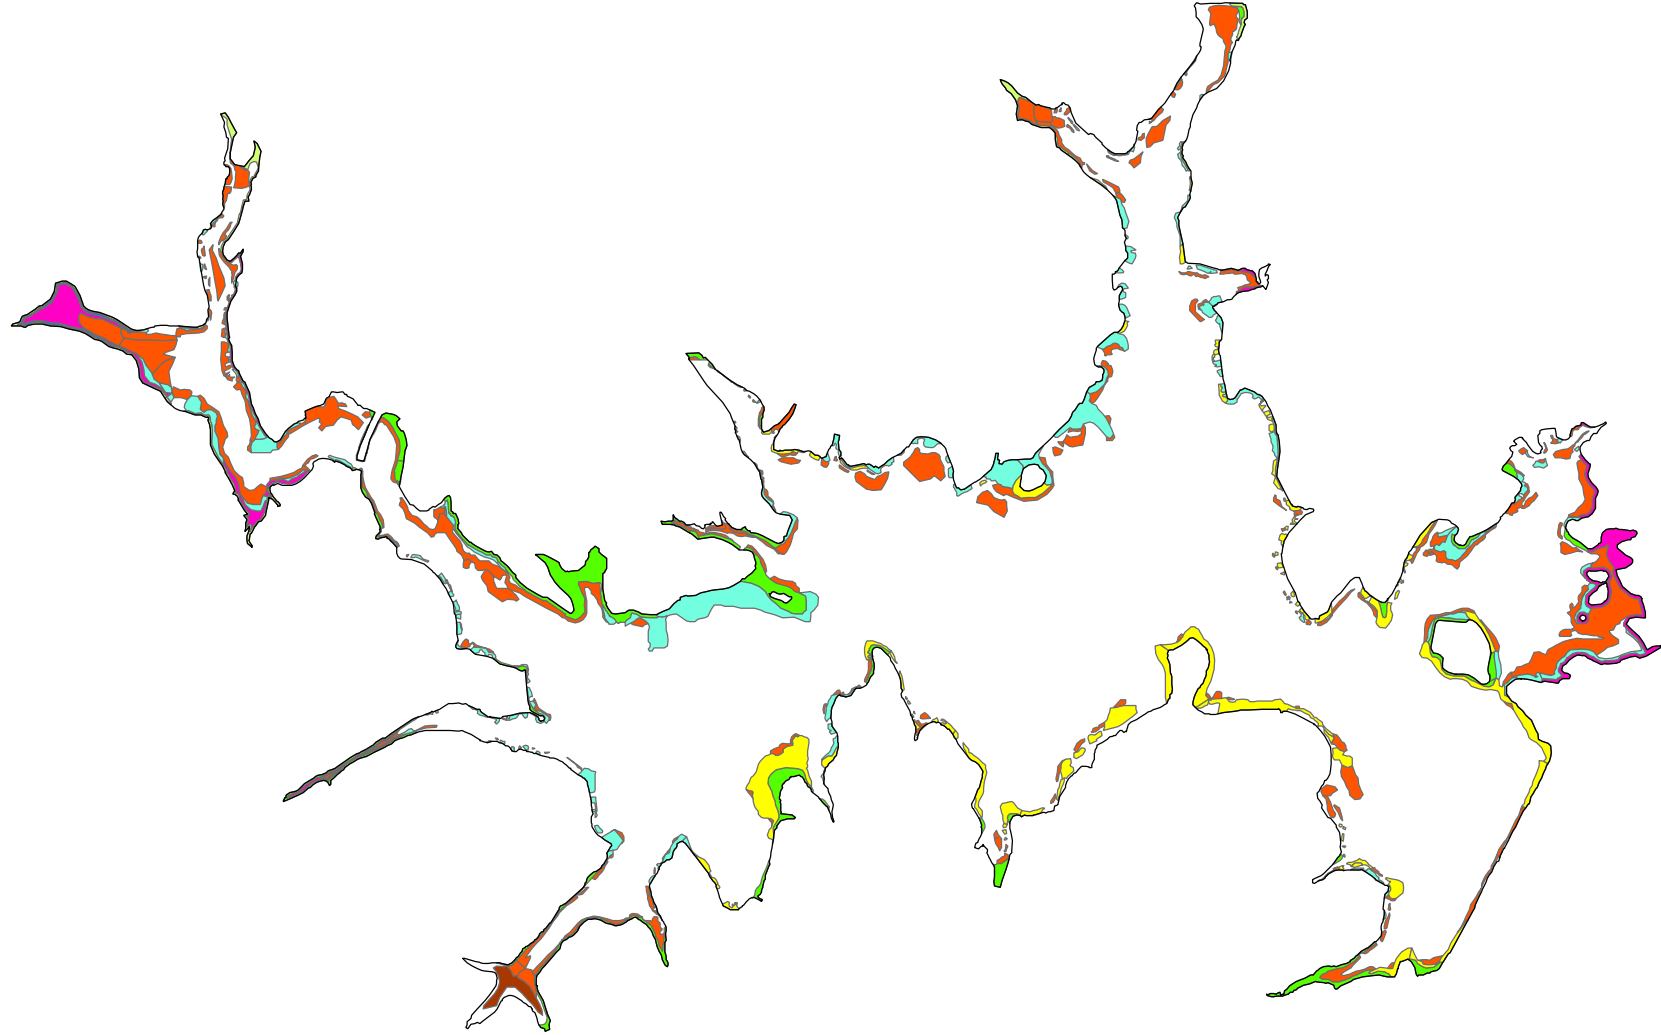

Lake Athens Vegetation Survey 08/2/2020

Current Surface Acreage ~ 1,799

**Texas Parks and Wildlife Department
Inland Fisheries Division**

Prepared by: Jacob Norman & Bill Hughes
Texas Parks and Wildlife: Inland Fisheries Division
Projection: NAD 83 UTM Zone 15N

This Map is for Reference Only
The requestor must be aware of data conditions and ultimately bear responsibility for the appropriate use of the information with respect to possible errors, original map scale, collection methodology, currency of data, and other conditions specific to certain data.

Species ~ Acreage

Total Coverage~261 Acres: 15% Lake Coverage

| | |
|---|---|
| <p> Coontail~99</p> <p> Pondweed~54</p> <p> Eelgrass~41</p> <p> Lotus~35</p> | <p> White Water Lilly~21</p> <p> Cutgrass~7</p> <p> Bushy Pondweed~3</p> <p> Water Primrose~1</p> |
|---|---|