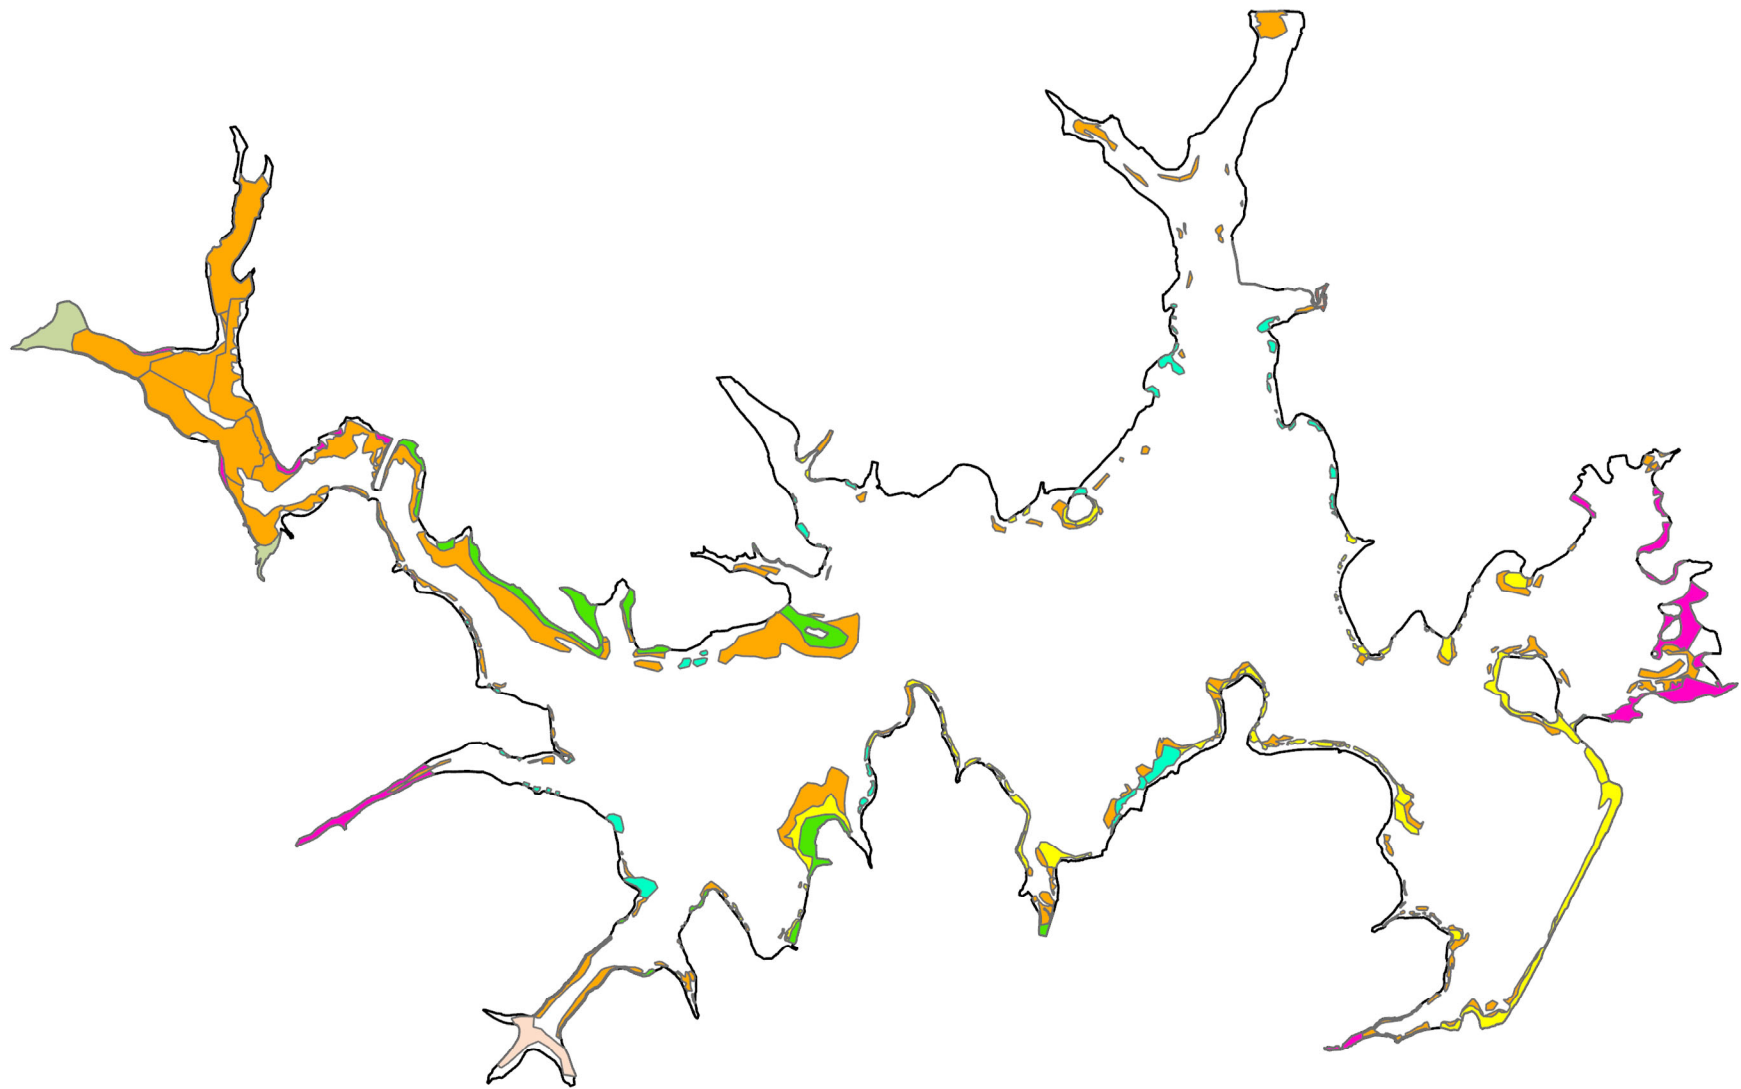

Lake Athens Vegetation Survey 08/27/2024

Current Surface Acreage ~ 1,799

0.55
Miles

Texas Parks and Wildlife Department
Inland Fisheries Division

Prepared by: Jacob Norman & TJ Pullen
Texas Parks and Wildlife: Inland Fisheries Division
Projection: NAD 83 UTM Zone 15N

This Map is for Reference Only
The requestor must be aware of data conditions and ultimately bear responsibility for the appropriate use of the information with respect to possible errors, original map scale, collection methodology, currency of data, and other conditions specific to certain data.

Species ~ Acreage

Total Coverage~215 Acres: 12% Lake Coverage

 Coontail~126	 Pondweed~11
 Eelgrass~28	 Cutgrass~7
 White Water Lilly~20	 Chara~4.0
 Lotus~19	