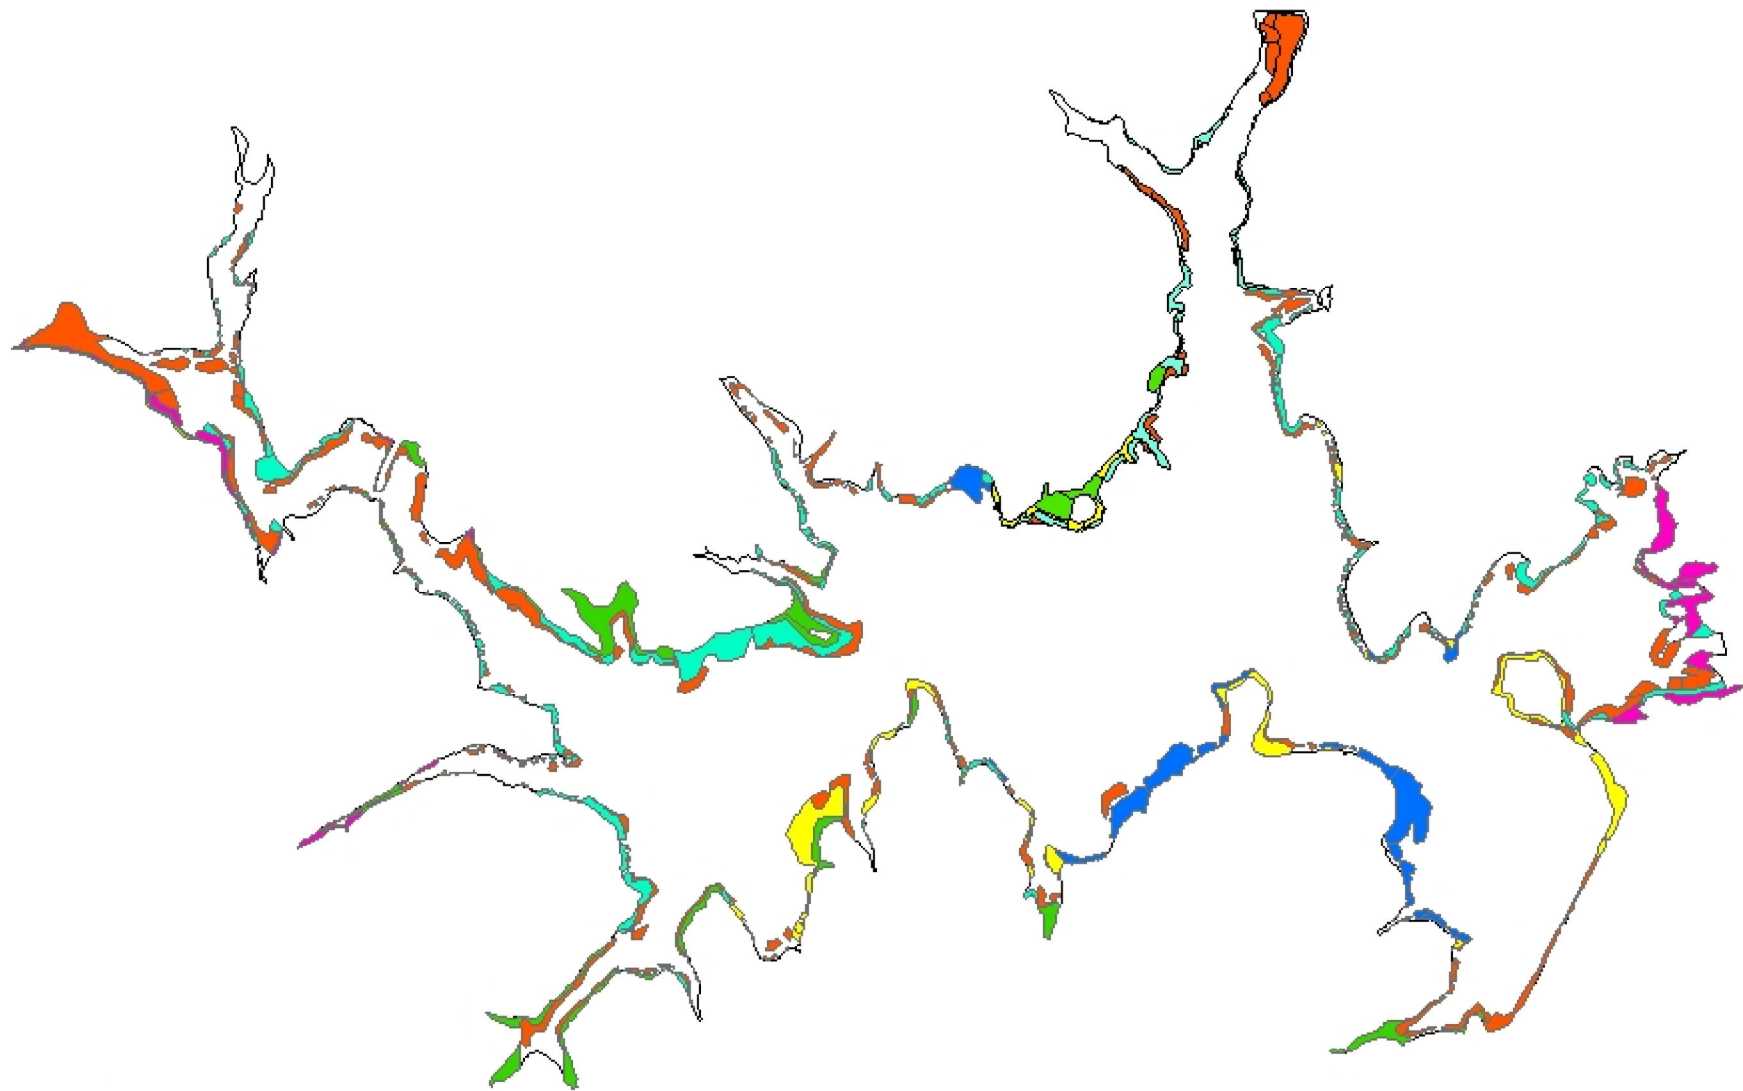

## Current Surface Acreage ~ 1,670

0.5  
Miles

Texas Parks and Wildlife Department  
Inland Fisheries Division

Prepared by: Jacob Norman, Dave Smith & Austin Stafford  
Texas Parks and Wildlife: Inland Fisheries Division  
Projection: NAD 83 UTM Zone 15N

This Map is for Reference Only  
The requestor must be aware of data conditions and ultimately bear responsibility for the appropriate use of the information with respect to possible errors, original map scale, collection methodology, currency of data, and other conditions specific to certain data.

### Species ~ Acreage

#### Total Coverage~261 Acres: 16% Lake Coverage

 Coontail~95	 Hydrilla~24
 Pondweed~61	 White Water Lilly~19
 Lotus~34	 Cutgrass~1
 Eelgrass~27	

TEXAS  
PARKS &  
WILDLIFE