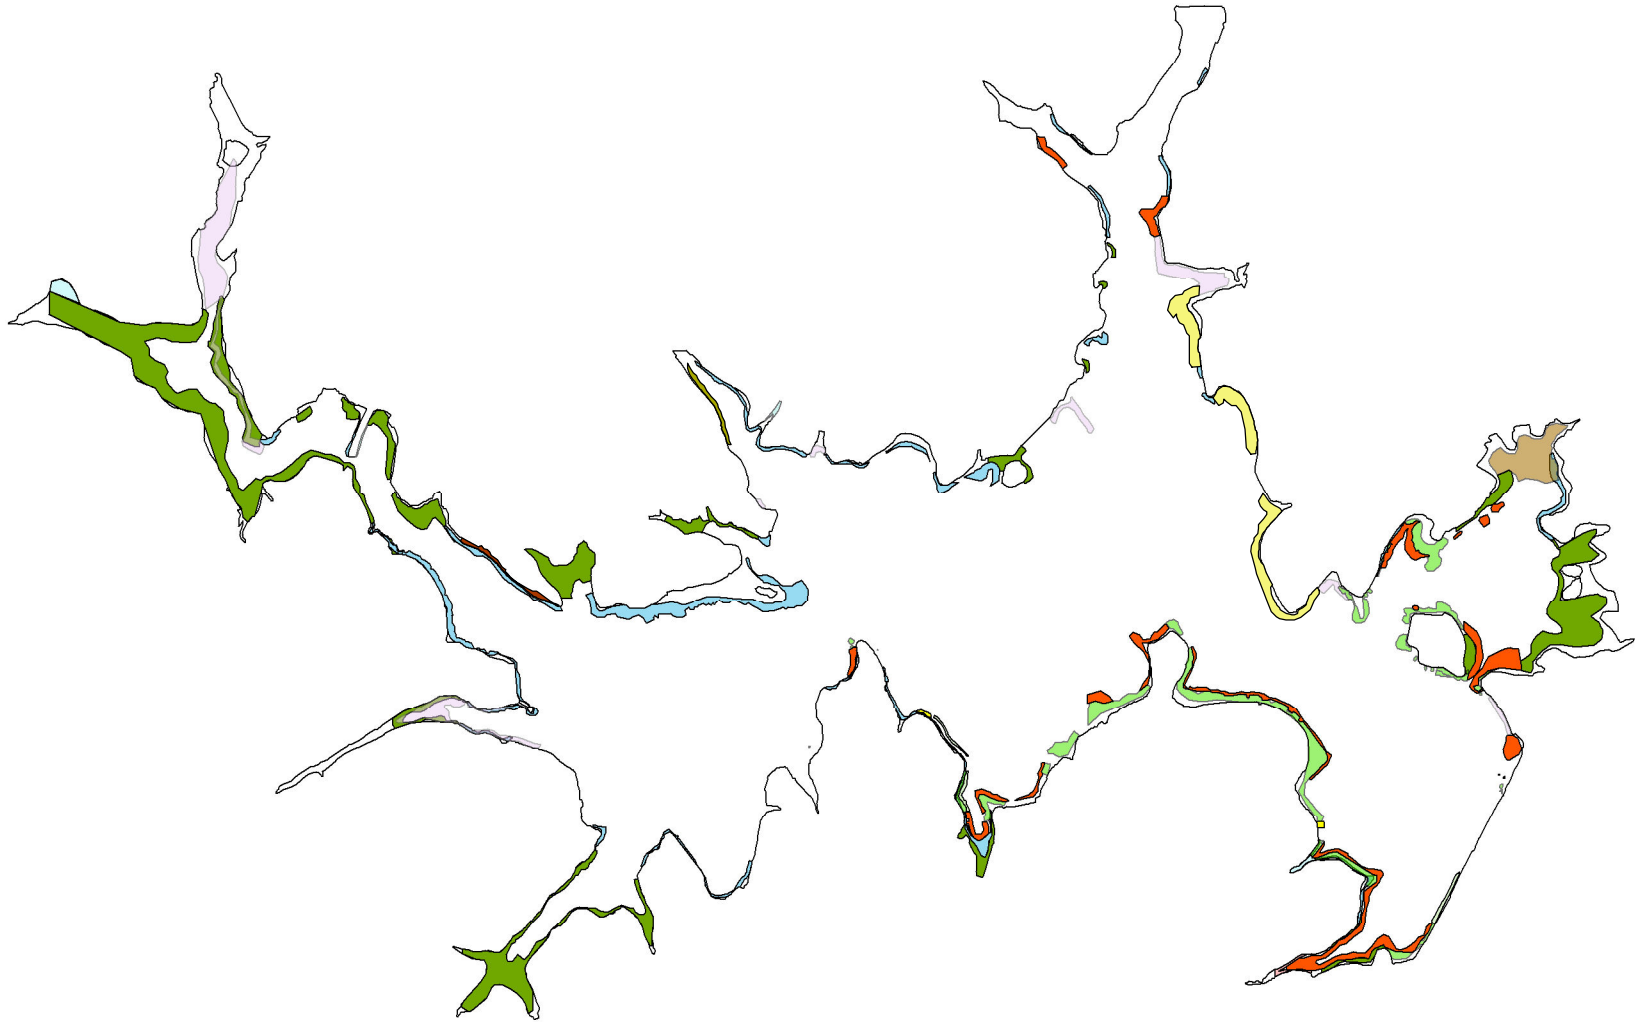

Lake Athens Vegetation Survey 08/05/2013

Current Surface Acreage ~ 1392 Acres

Inland Fisheries Division
Texas Parks and Wildlife Department

Prepared by: Jacob Norman & Richard Ott
 Texas Parks and Wildlife: Inland Fisheries Division
 Projection: NAD 83 UTM Zone 15N
 This Map is for Reference Only

The requestor must be aware of data conditions and ultimately bear responsibility for the appropriate use of the information with respect to possible errors, original map scale, collection methodology, currency of data, and other conditions specific to certain data.

Species ~ Acreage		
Total Coverage ~ 214.8 Acres: 15% Lake Coverage		
Lotus ~ 89.7	Coontail/Hydrilla Mix ~ 1.4	Nitella ~ 8.7
Pondweed ~ 31.3	Cattail ~ 1	Water Willow < 1
Coontail ~ 24.6	Chara ~ 25.3	White Water Lilly ~ 1.8
Wild Celery ~ 24.0	Coontail/Chara Mix ~ 12.8	Primrose < 1
Hydrilla < 1	Lyngbia ~ 1.2	

550
 Meters