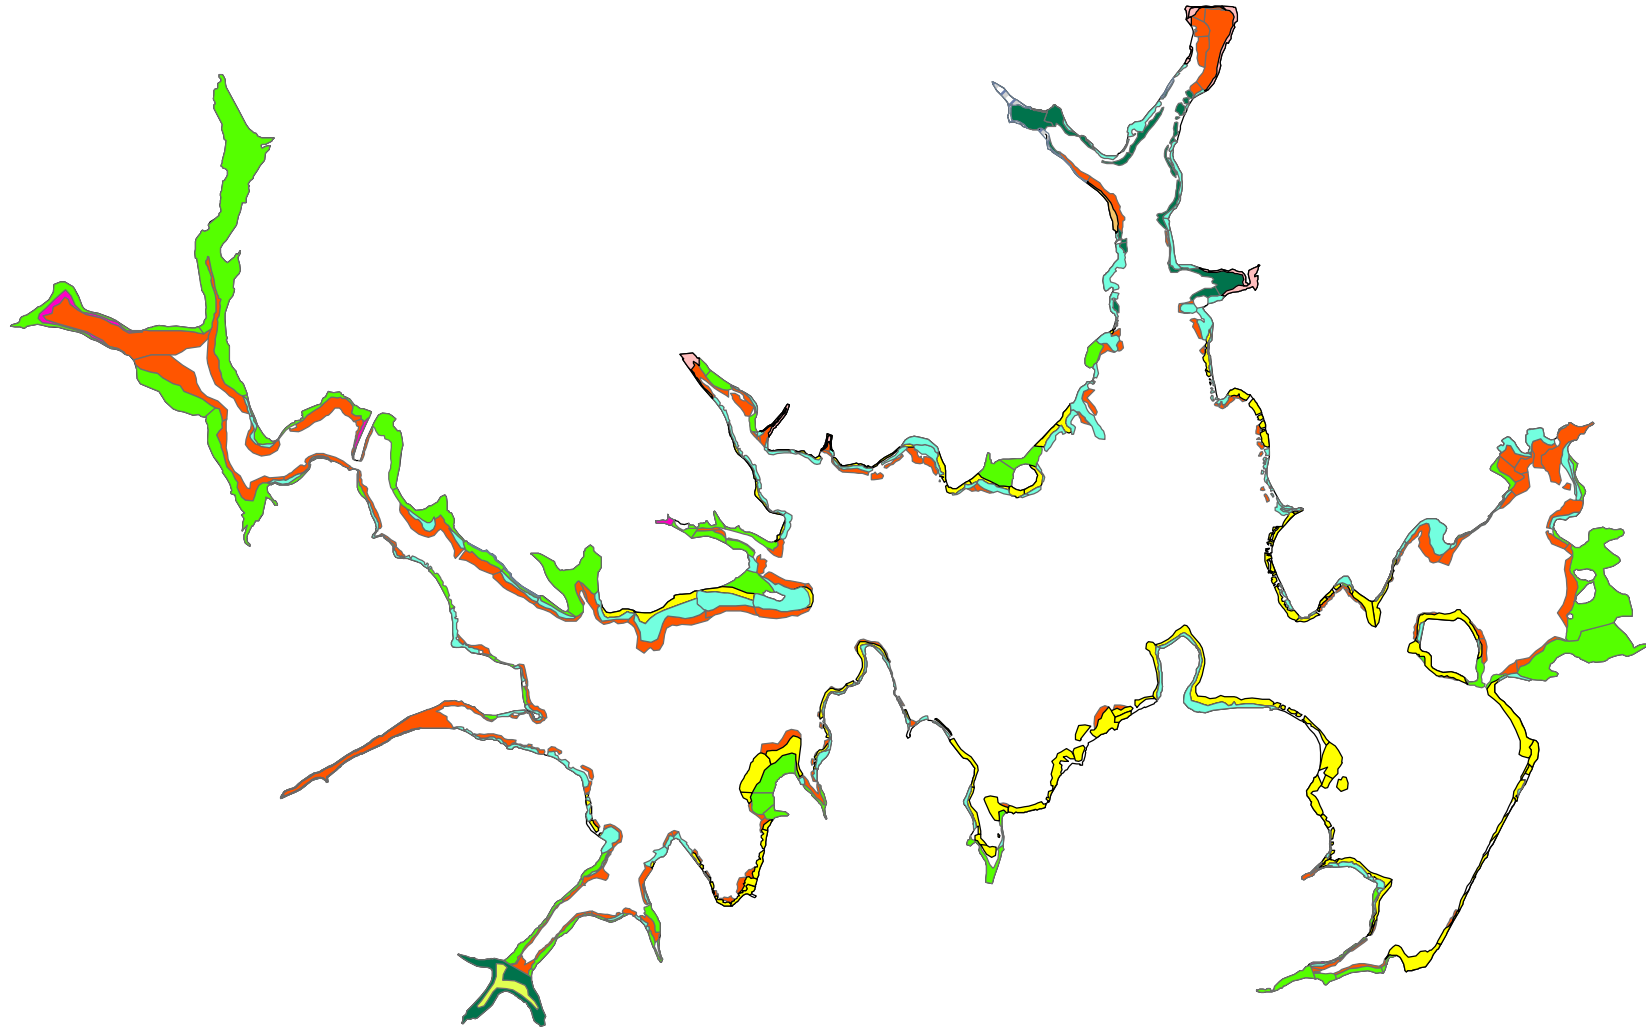

Lake Athens Vegetation Survey 07/11/2017

Current Surface Acreage ~ 1,799

**Texas Parks and Wildlife Department
Inland Fisheries Division**

Prepared by: Jacob Norman & Richard Ott
Texas Parks and Wildlife: Inland Fisheries Division
Projection: NAD 83 UTM Zone 15N

This Map is for Reference Only
The requestor must be aware of data conditions and ultimately bear responsibility for the appropriate use of the information with respect to possible errors, original map scale, collection methodology, currency of data, and other conditions specific to certain data.

Species ~ Acreage
Total Coverage~370.4 Acres: 20.6% Lake Coverage

0.5
Miles

Figure 3. Comprehensive aquatic vegetation surveys at Lake Athens (2013, 2017).