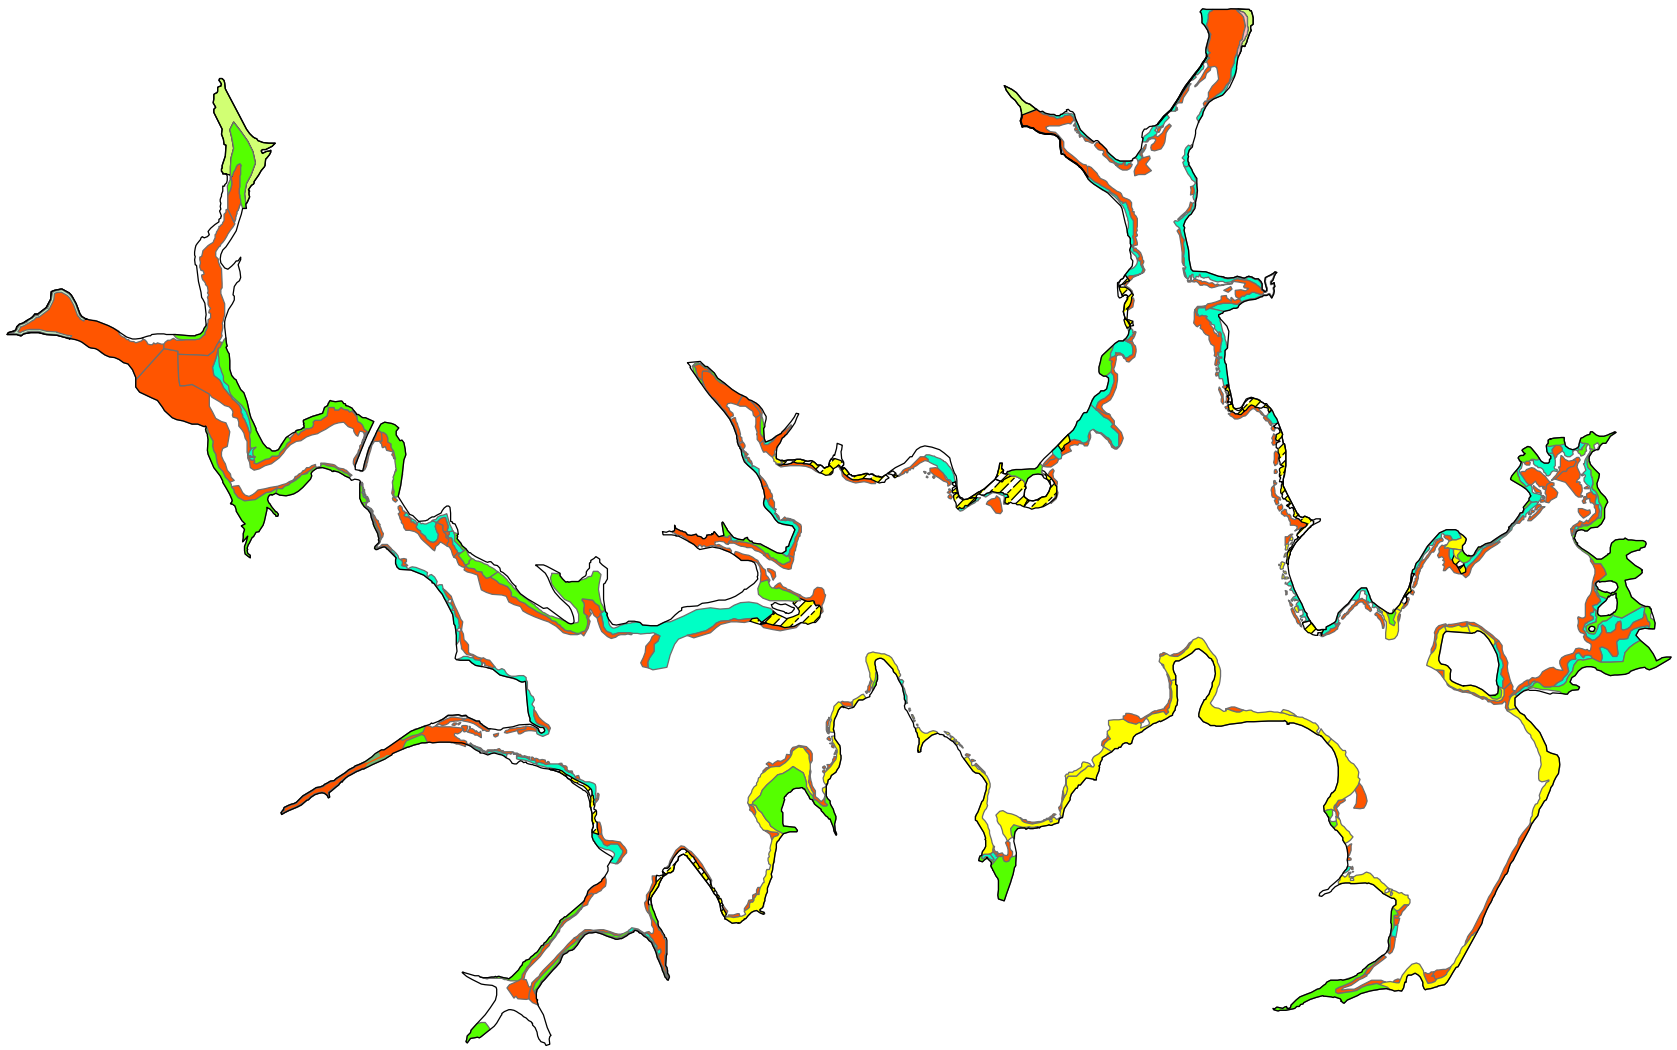

Lake Athens Vegetation Survey 08/16/2018

Current Surface Acreage ~ 1,701

Texas Parks and Wildlife Department Inland Fisheries Division

Prepared by: Jacob Norman & Richard Ott
Texas Parks and Wildlife: Inland Fisheries Division
Projection: NAD 83 UTM Zone 15N

This Map is for Reference Only
The requestor must be aware of data conditions
and ultimately bear responsibility for the appropriate
use of the information with respect to possible errors,
original map scale, collection methodology, currency
of data, and other conditions specific to certain data.

- | | |
|---|---|
|  Coontail~149 |  Cutgrass~9 |
|  Lotus~72 |  Watersheid<1 |
|  Pondweed~60 |  Spatterdock<1 |
|  Wild Celery~51 |  White Water Lilly<1 |
|  Wild Celery/Pondweed Mix~19 | |

Species ~ Acreage
Total Coverage~360 Acres: 21% Lake Coverage

- | |
|--|
|  Aligatorweed<1 |
|  Waterwillow~1 |

0.5
Miles