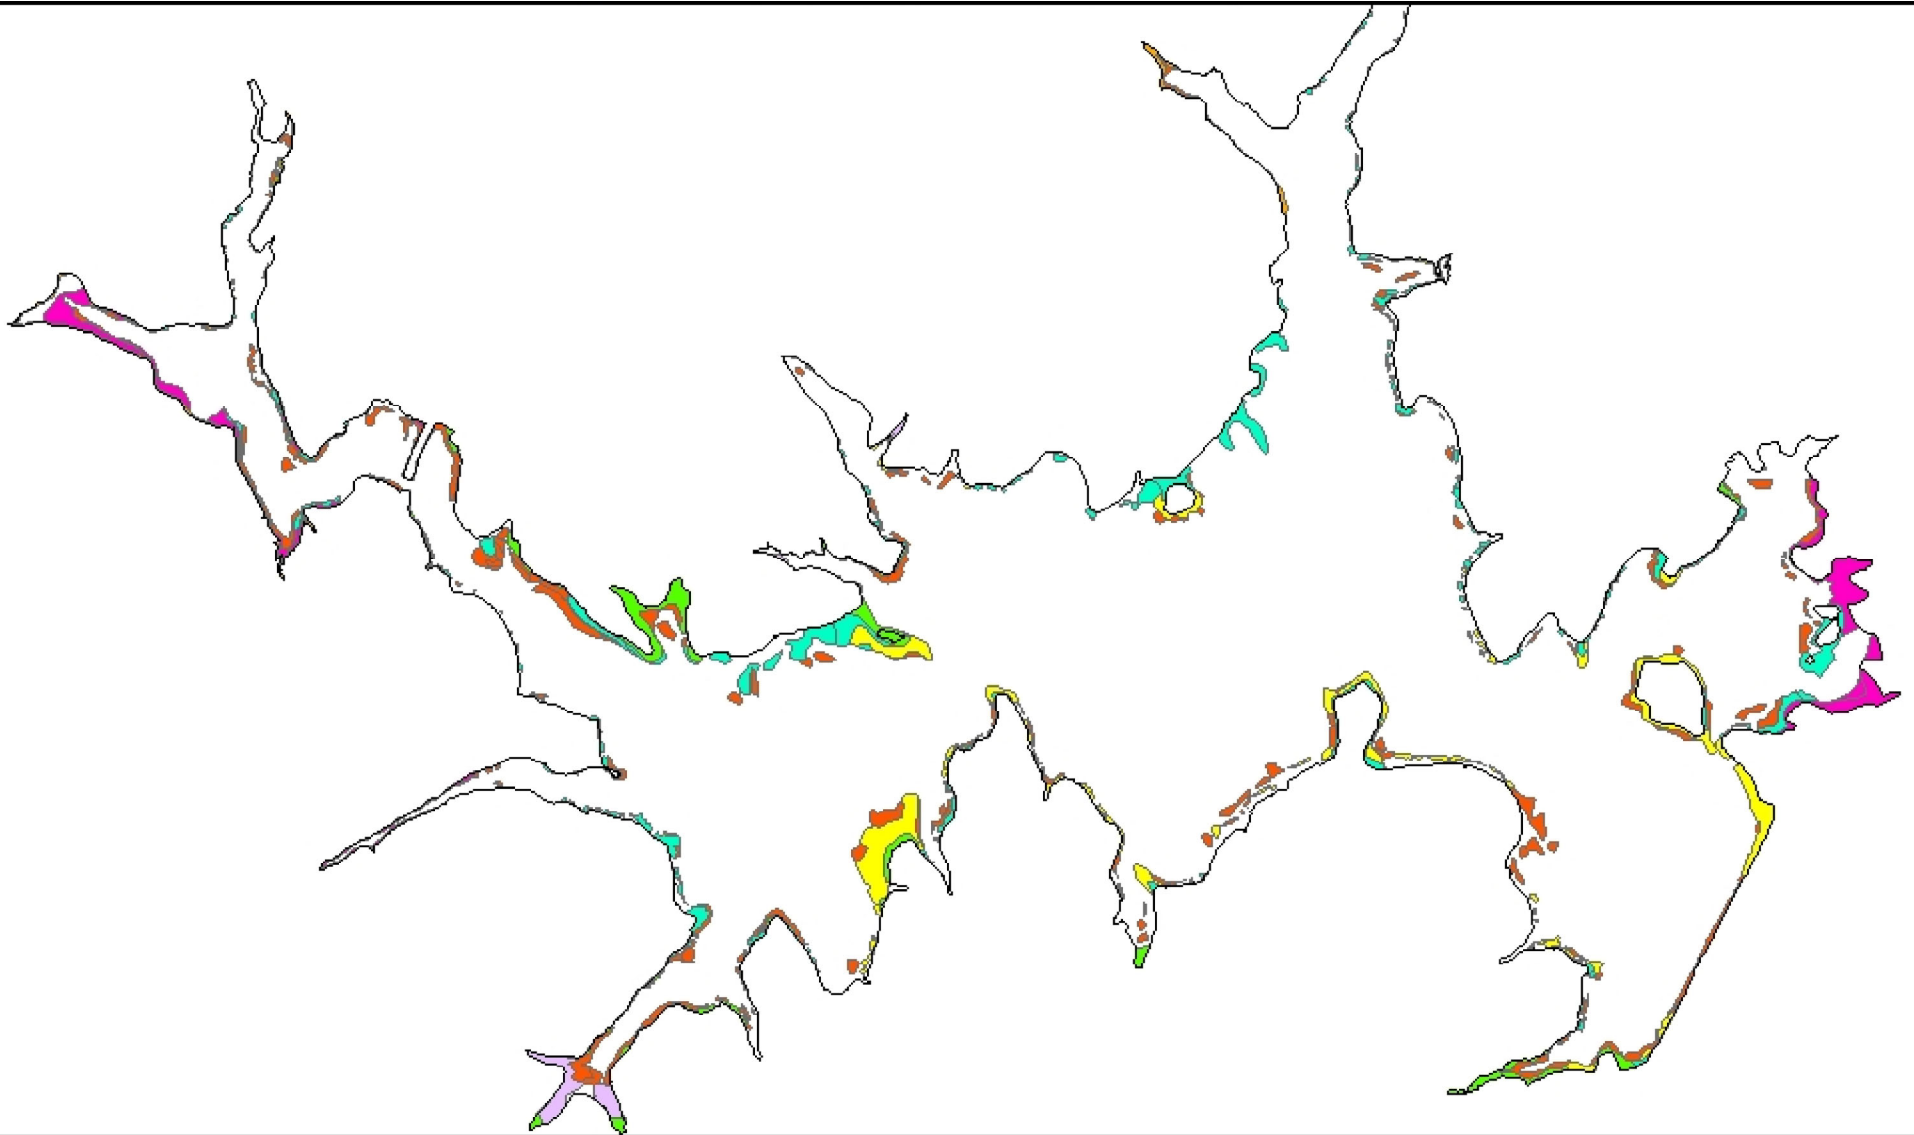

Lake Athens Vegetation Survey 08/11/2021

Current Surface Acreage ~ 1,799

Texas Parks and Wildlife Department
Inland Fisheries Division

Prepared by: Jacob Norman, Dave Smith & Quintin Dean
Texas Parks and Wildlife: Inland Fisheries Division
Projection: NAD 83 UTM Zone 15N

This Map is for Reference Only
The requestor must be aware of data conditions and ultimately bear responsibility for the appropriate use of the information with respect to possible errors, original map scale, collection methodology, currency of data, and other conditions specific to certain data.

Species ~ Acreage

Total Coverage~163 Acres: 9% Lake Coverage

Coontail~46	Lotus~17
Pondweed~38	Chara~6
Eelgrass~30	Cut Grass~5
White Water Lilly~21	

0.5 Miles