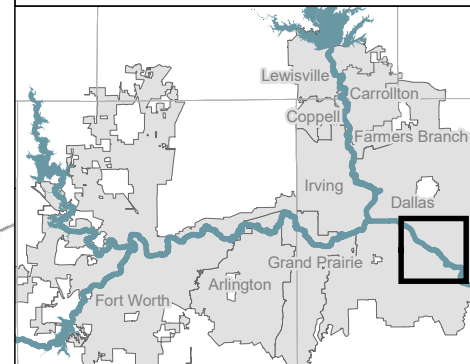

Dallas

Trammell Crow Park
to
Loop 12 Boat Ramp

LAUNCH SITE

TRAMMELL CROW PARK
32.789872, -96.834669

MOORE PARK
32.753207, -96.792298

LOOP 12 BOAT RAMP
32.707197, -96.735997

- | | |
|------------------------------|----------------|
| Launch Site | Parking |
| Entrance fee | ADA Accessible |
| Paddle both ways | Restrooms |
| Distance to next launch site | Dam |
| Low Head Dam | Chute |

The Trinity Paddling Trail is a program of the Trinity Coalition
Map made in partnership with **TEXAN by NATURE**

TRAMMELL CROW PARK

Trammell Crow Park

Ron Kirk Bridge Park

Trinity Overlook Park

~ 3.75 miles to Moore Park

MOORE PARK

Moore Park

Great Trinity Forest

~ 6.25 miles to Loop 12 Boat Ramp

LOOP 12 BOAT RAMP

(last take-out)

Joppa Preserve
(Trails)