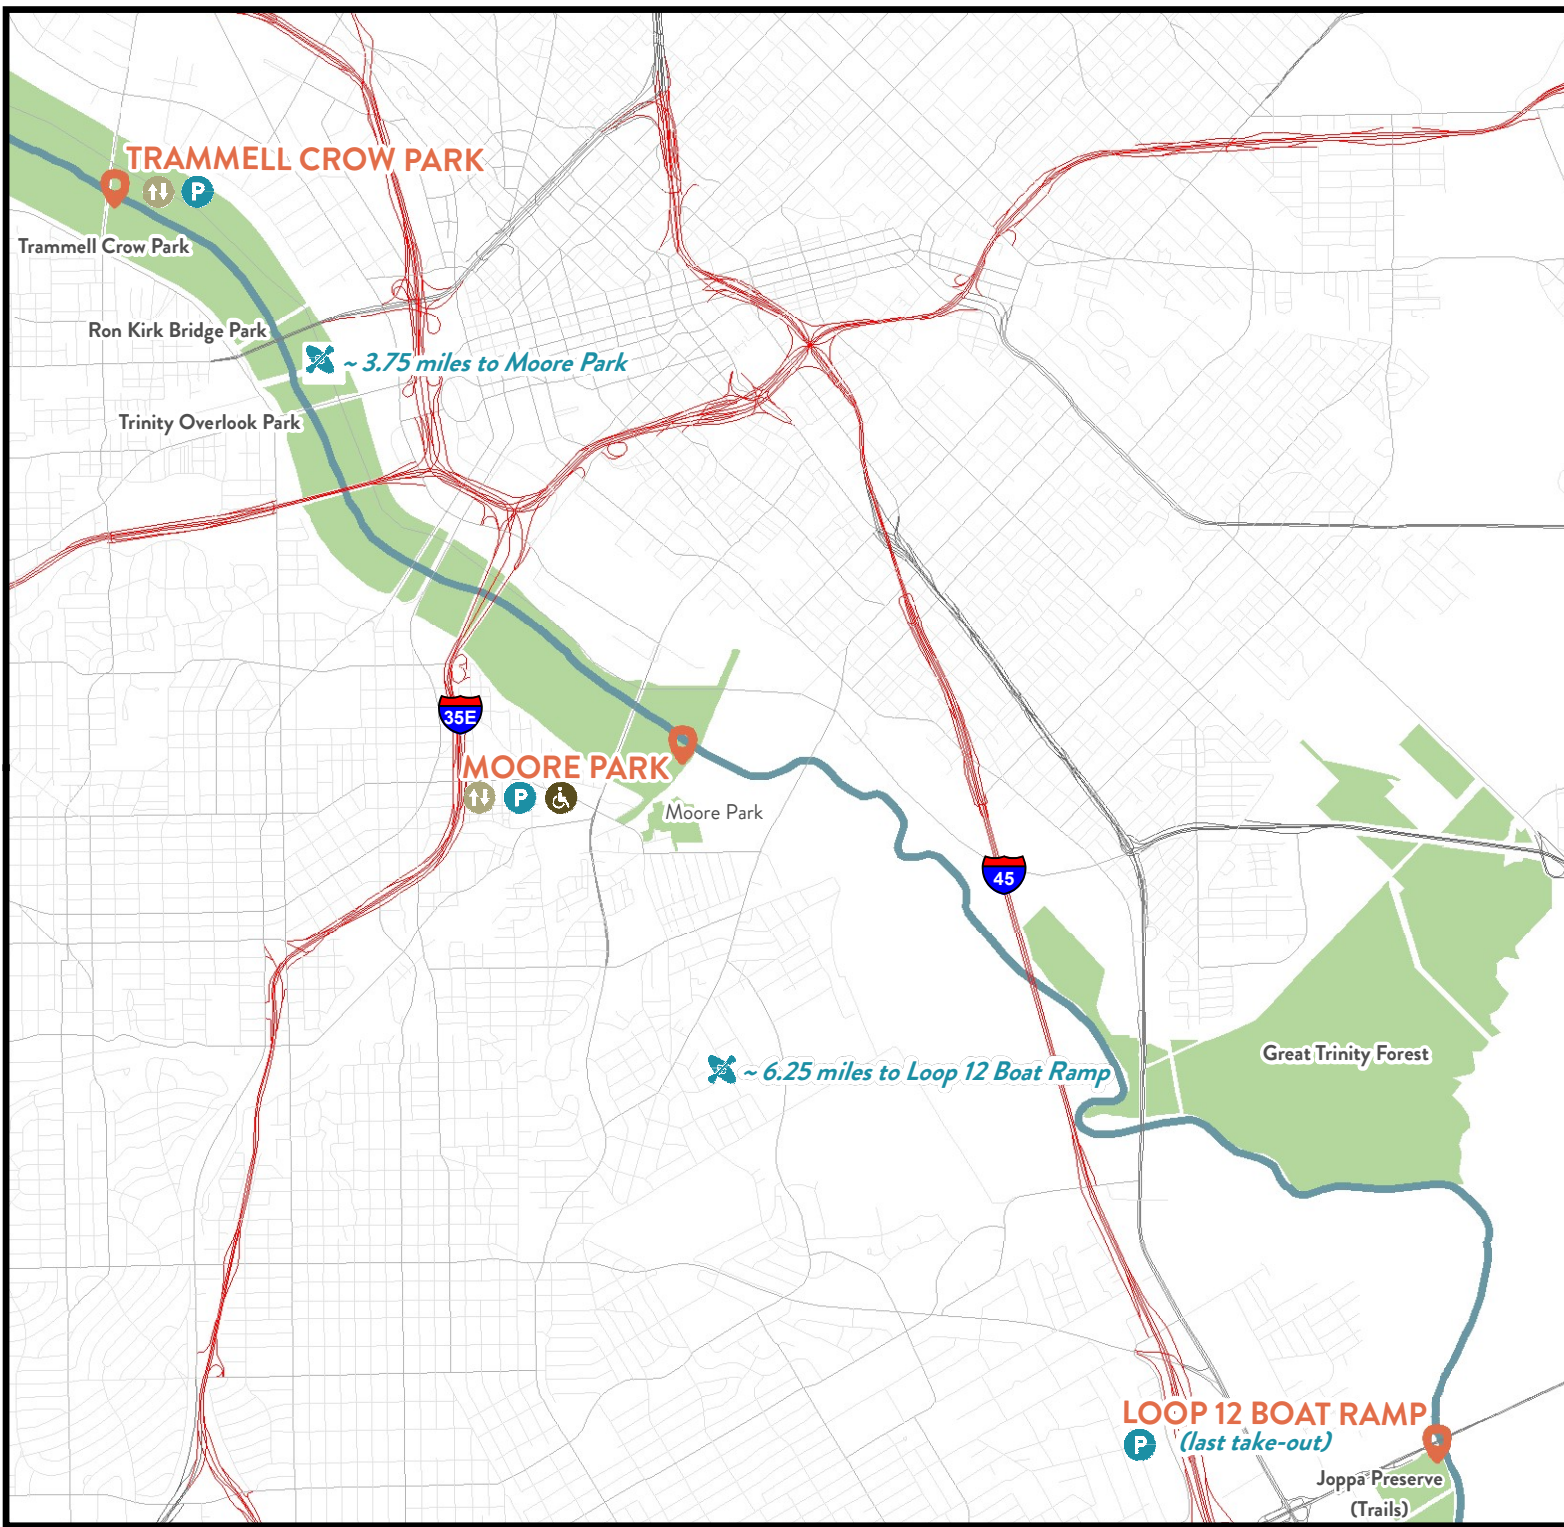

Dallas

Trammell Crow Park
to
Loop 12 Boat Ramp

LAUNCH SITE

TRAMMELL CROW PARK
32.789872, -96.834669

MOORE PARK
32.753207, -96.792298

LOOP 12 BOAT RAMP
32.707197, -96.735997

- | | |
|------------------------------|----------------|
| Launch Site | Parking |
| Entrance fee | ADA Accessible |
| Paddle both ways | Restrooms |
| Distance to next launch site | Dam |
| Low Head Dam | Chute |

The Trinity Paddling Trail is a program of the Trinity Coalition
Map made in partnership with **TEXAN by NATURE**

TRAMMELL CROW PARK

Trammell Crow Park

Ron Kirk Bridge Park

Trinity Overlook Park

~ 3.75 miles to Moore Park

MOORE PARK

Moore Park

Great Trinity Forest

~ 6.25 miles to Loop 12 Boat Ramp

LOOP 12 BOAT RAMP

(last take-out)

Joppa Preserve
(Trails)